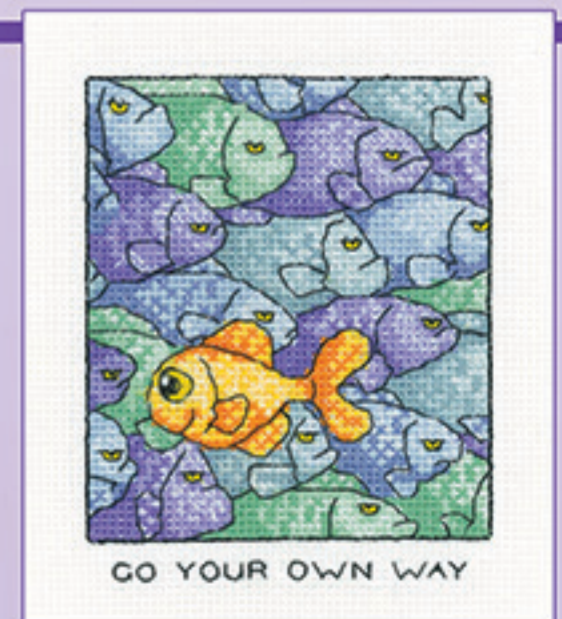

SIMPLY HERITAGE

Cool Yule - SHCY1476
by Karen Carter
11.5 x 9.5cm (4½" x 3¾") 14

The Girls - SHTG1502
by Peter Underhill
9 x 10cm (3¾" x 4") 14

Always One - SHAO1460
by Peter Underhill
9 x 11.5cm (3¾" x 4½") 14

Your Own Way - SHYW1501
by Peter Underhill
9 x 11.5cm (3¾" x 4½") 14

Unless stated, kits contain : Zweigart fabric, DMC stranded cottons sorted on to numbered cards, a needle, and clear charts and instructions.