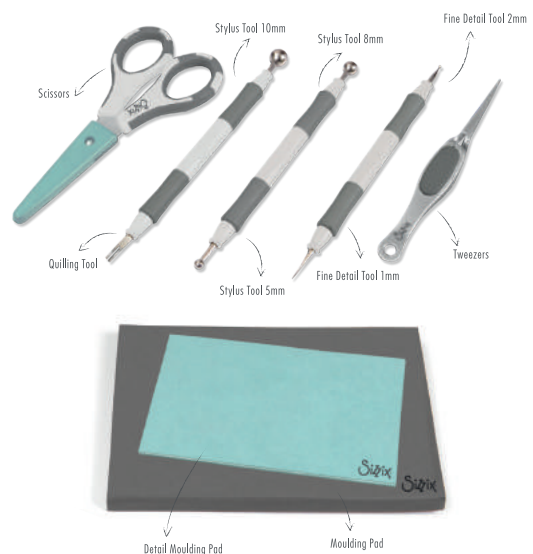

SIZZIX® ACCESSORY - PAPER SCULPTING KIT (662225)

The Paper Sculpting Kit is the ultimate kit for any creative make. Included is a fine detail tool and fine detail moulding pad to add delicate detail to creations. There are also four different sized ball end stylus tools, perfect with the moulding pad for creating definition and unique 3D flower petals, plus the quilling tool is vital for adding intricate embellishments. The kit also contains scissors and precision tweezers making it a must-have accessory for any creative.