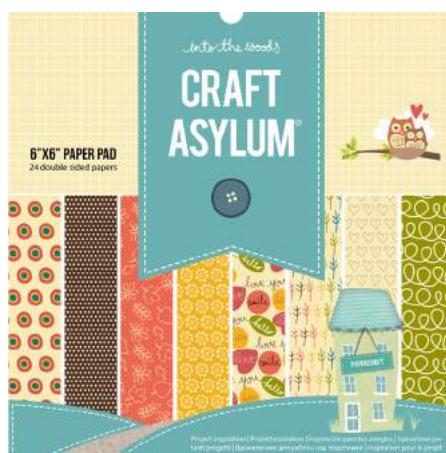

The collections include a combination of:

- Nine double-sided 12" x 12" patterned papers plus one die-cut embellishments sheet
- Twenty four double-sided 6" x 6" patterned papers
- Clear stamps set
- Thirty-seven piece embellishments set including brads, buttons, ribbons and decorative paper elements

6" X 6" PAPER PADS

480296
Craft Asylum® Home Sweet Home
6" x 6" Paper Pad - 24 pieces

480289
Craft Asylum® Meadow Sweet
6" x 6" Paper Pad - 24 pieces

480326
Craft Asylum® Into the Woods
6" x 6" Paper Pad - 24 pieces