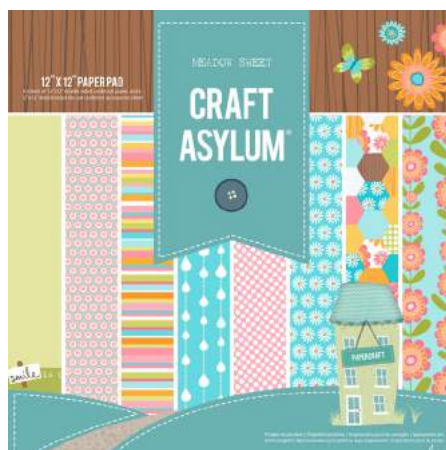

The collections include a combination of:

- Nine double-sided 12" x 12" patterned papers plus one die-cut embellishments sheet
- Twenty four double-sided 6" x 6" patterned papers
- Clear stamps set
- Thirty-seven piece embellishments set including brads, buttons, ribbons and decorative paper elements

6" X 6" PAPER PADS

480296
Craft Asylum® Home Sweet Home
6" x 6" Paper Pad - 24 pieces

480289
Craft Asylum® Meadow Sweet
6" x 6" Paper Pad - 24 pieces

480326
Craft Asylum® Into the Woods
6" x 6" Paper Pad - 24 pieces

480487
Craft Asylum® Candy
6" x 6" Paper Pad - 24 pieces

12" X 12" PAPER PADS

480067
Craft Asylum® Home Sweet Home
12" x 12" Paper Pad - 10 pieces

480128
Craft Asylum® Meadow Sweet
12" x 12" Paper Pad - 10 pieces