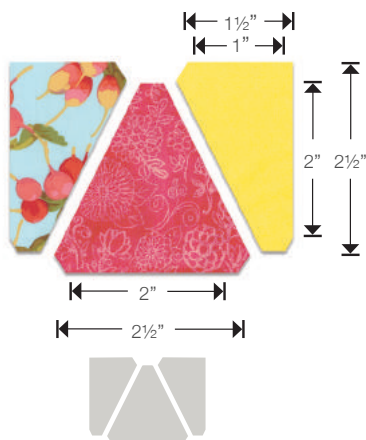

NEW 662016
Sizzix® Bigz™ Die - Triangles, Isosceles
& Right 2 1/2" H
Available April 2018