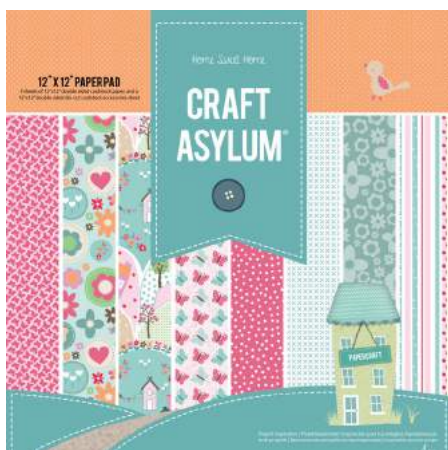

The collections include a combination of:

- Nine double-sided 12" x 12" patterned papers plus one die-cut embellishments sheet
- Twenty four double-sided 6" x 6" patterned papers
- Clear stamps set
- Thirty-seven piece embellishments set including brads, buttons, ribbons and decorative paper elements

6" X 6" PAPER PADS

480296
Craft Asylum® Home Sweet Home
6" x 6" Paper Pad - 24 pieces

480289
Craft Asylum® Meadow Sweet
6" x 6" Paper Pad - 24 pieces

480326
Craft Asylum® Into the Woods
6" x 6" Paper Pad - 24 pieces

480487
Craft Asylum® Candy
6" x 6" Paper Pad - 24 pieces

12" X 12" PAPER PADS

480067
Craft Asylum® Home Sweet Home
12" x 12" Paper Pad - 10 pieces

480128
Craft Asylum® Meadow Sweet
12" x 12" Paper Pad - 10 pieces