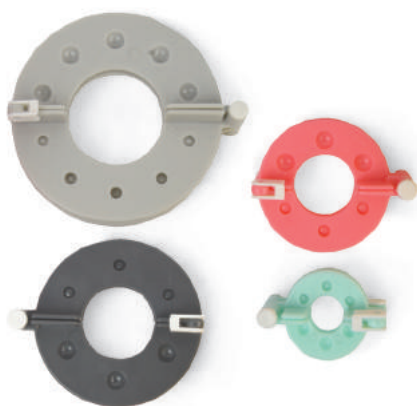

SIZZIX™ ACCESSORY -
GLUE GUN STAND (662302)

Protect your work surfaces with the perfect companion to your glue gun - the Sizzix® Glue Gun Stand. The foldaway design makes it portable and easy to carry and gives you the ability to create a glue gun friendly surface anywhere. The stand itself can hold 4 x 10cm long & 7mm diameter glue sticks, so that there is always a glue supply nearby. The smooth surface allows for glue to be peeled off easily and kept clean.

SIZZIX™ ACCESSORY -
GLUE STICKS (662354)

Hot melt glue sticks are available for use with the Sizzix® Glue Gun and Glue Gun Stand. They are available in a pack of 12 and are 10cm long & 7mm in diameter.

AVAILABLE QUARTER 2

SIZZIX™ ACCESSORY - MULTI TOOL (662875)

The Sizzix™ Multi Tool with interchangeable heads complements a wide variety of making activities. The item includes a rubberised dual end handle allowing use of two heads at the same time. The Multi Tool comes with a distress head and craft knife and an end cap is also provided if single ended use is preferred.