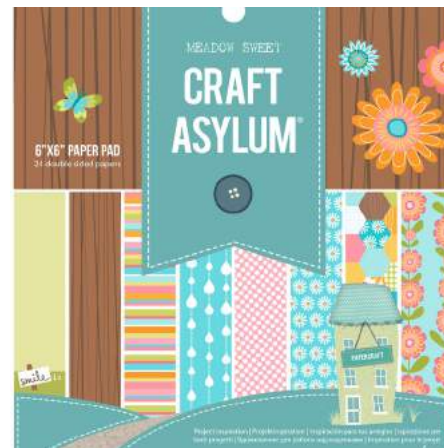

In May 2014 Creative Rox Ltd were proud to launch their new brand Craft Asylum®. Craft Asylum® provides the perfect community for any creative ability, offering quality products that are individually designed to work in harmony. It embraces all to create timeless masterpieces that can be shared with friends and family. Craft Asylum® believes one of the most important gifts is time, and supports this ethos through inspiring product categories that are forever expanding.

The collections include a combination of:

- Nine double-sided 12" x 12" patterned papers plus one die-cut embellishments sheet
- Twenty four double-sided 6" x 6" patterned papers
- Clear stamps set
- Thirty-seven piece embellishments set including brads, buttons, ribbons and decorative paper elements

6" X 6" PAPER PADS

480296
Craft Asylum® Home Sweet Home
6" x 6" Paper Pad - 24 pieces

480289
Craft Asylum® Meadow Sweet
6" x 6" Paper Pad - 24 pieces

480326
Craft Asylum® Into the Woods
6" x 6" Paper Pad - 24 pieces