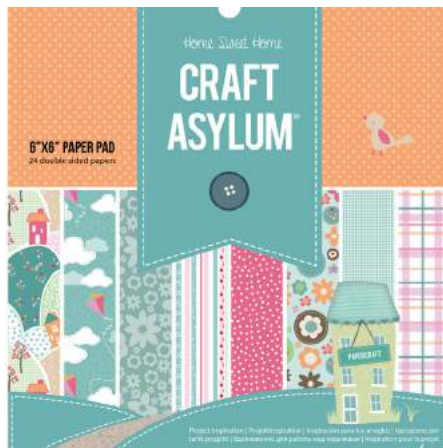

6" X 6" PAPER PADS

480296
Craft Asylum® Home Sweet Home
6" x 6" Paper Pad - 24 pieces