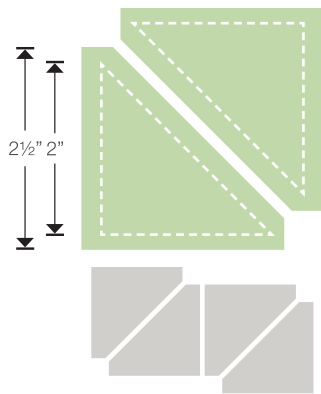

659838
Sizzix® Bigz™ Die -
Square, 4" Finished
(4 1/2" Unfinished)

659831
Sizzix® Bigz™ Die - Half-Square
Triangles
2" Finished (2 1/2" Unfinished)
2 1/2" Assembled Square