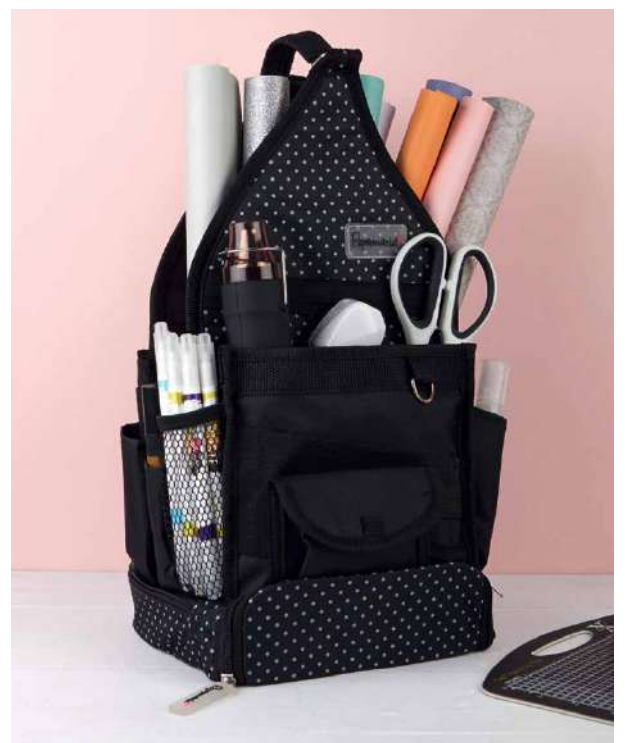

NEAT & TIDY STORAGE

Keep your craft implements, dies, gems and kit stored neatly and safely together with the range of storage solutions from *Papermania* - an option for all crafts!

Clear Caddy with Handle & Catch

CADDY

CRAFT TOTES

Minimum Order: 1