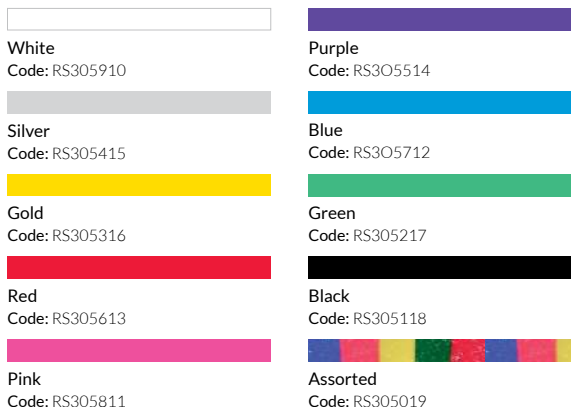

STEPHENS GLITTER CARD

Minimum Order: 1

A4, pack of 10 220gsm sheets. The front is packed with ultra fine, super-sparkly glitter and the back is white. The glitter is densely spread on the card and is durable enough that it stays on the sheet when making projects..