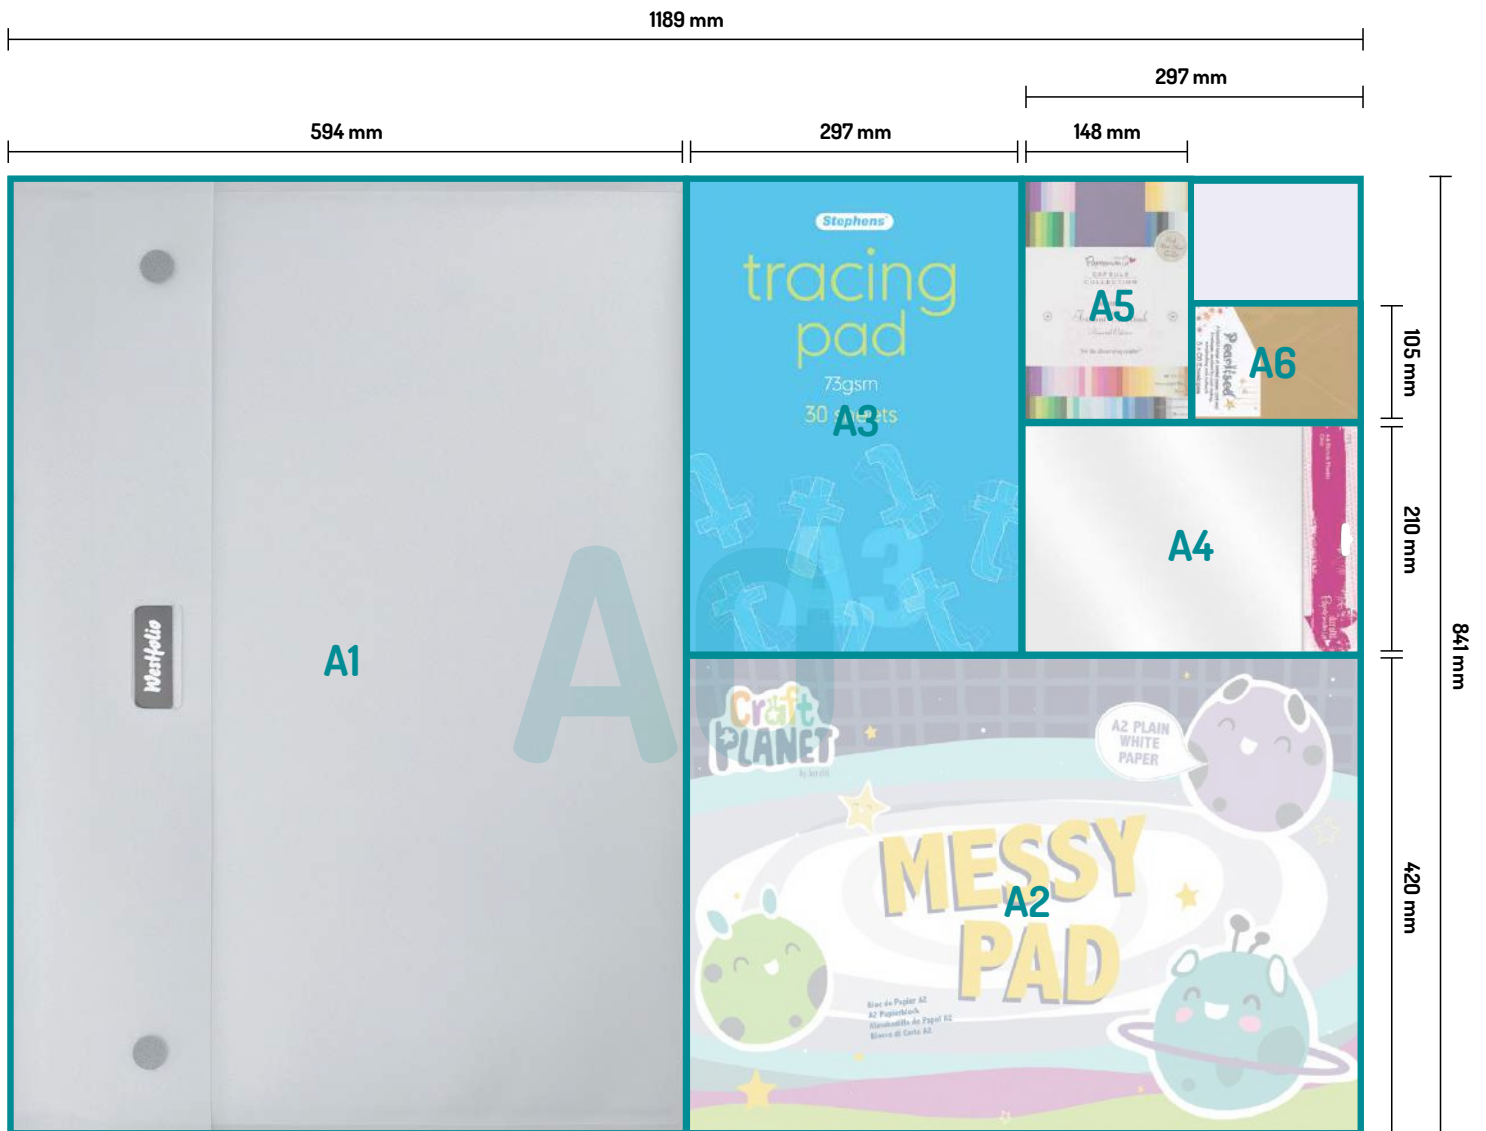

"A" Size Guide

A0 TO A6 MEASUREMENTS

SHOPPING LIST

A0

**West Foamboard
PG 13**
A0 = 841 x 1189mm

A1

**Westfolio Art Portfolio
PG 116**
A1 = 594 x 841mm

A2

**Craft Planet Messy Pad
PG 249**
A2 = 420 x 594mm

A3

**Stephens Tracing Pad
PG 15**
A3 = 297 x 420mm

A4

**Papermania Shrink Plastic
PG 60**
A4 = 210 x 297mm

A5

**Premium Multicoloured Cardstock
PG 64**
A5 = 148 x 210mm

A6

**Pearlised C6 Envelopes
PG 50**
A6 = 105 x 148mm