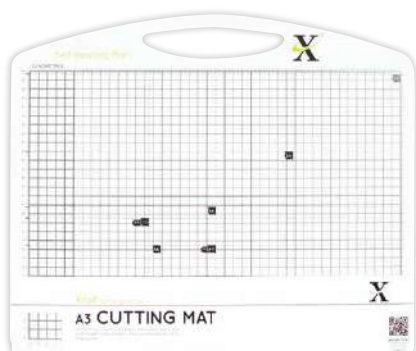

Precision Products | Designed for Life

X CUT CUTTING MATS

Protect important surfaces when cutting your crafty creations. Cutting mats with white surfaces and bold, black measurements and guidelines to help with your projects. Available in a multitude of sizes and in self-healing or tempered glass - designed to last!

A3 Self Healing Duo Cutting Mat - Black & White

Code: XCU 268430

Minimum Order: 3