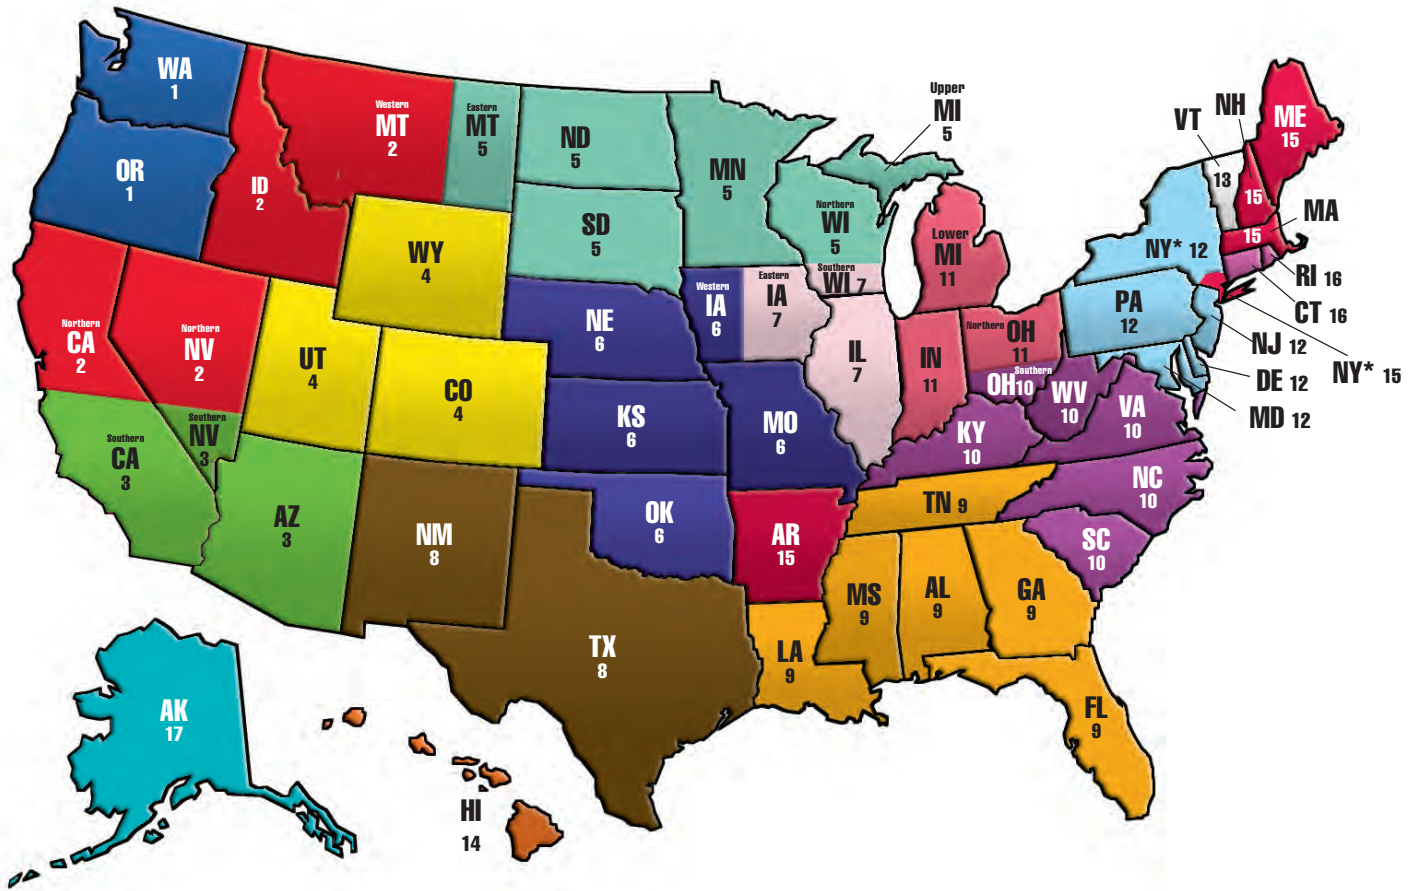

24362 BY (Bluebell)

24362 QZ (Aqua)

24362 VL (Hyacinth)

Full repeat shown of 24362 T at 8% measures approximately 24" x 44" from selvedge to selvedge

Regional Sales Managers

OR, WA
 Regional Sales Manager
Martha Manning-Jurey
 Portland, OR
 Cell: 904.226.8020
 Fax: 800.540.7063
 Email: mjurey@cpw.com