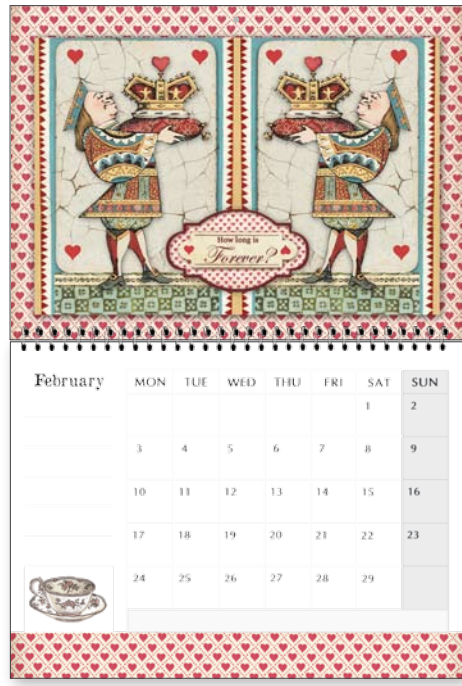

CALENDAR 2020

29,7x22 CM 190 gr

ECL2003

Printed on
Fabriano
paper

Hanging Packaging / Confezione appendibile