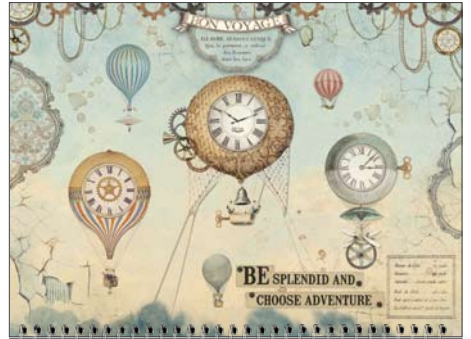

September	MON	TUE	WED	THU	FRI	SAT	SUN
		1	2	3	4	5	6
	7	8	9	10	11	12	13
	14	15	16	17	18	19	20
	21	22	23	24	25	26	27
	28	29	30