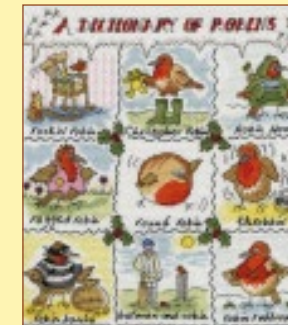

Robins
Ref: XD08 26x28cm RRP £29.99