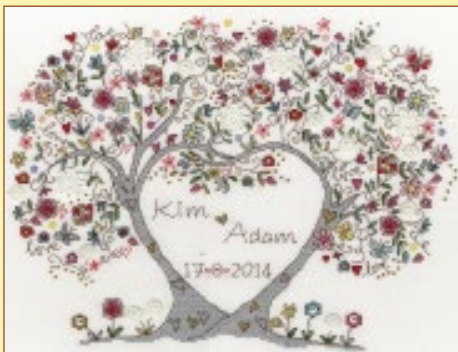

Ref: XKA4 34x26cm RRP £27.49

Love Blossoms

Ref: XKA7 22x28cm RRP £24.99

Love Baby Girl

Ref: XKA9 18x26cm RRP £27.49

Love Flamingo

Ref: XKA8 22x28cm RRP £24.99

Love Baby Boy