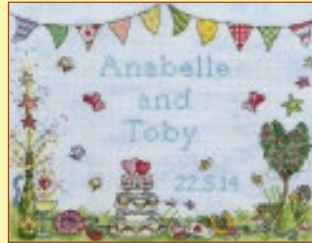

Wedding Celebration, 14hpi
Ref. XWS8 30x23cm RRP £24.99
by Amanda Loveseed