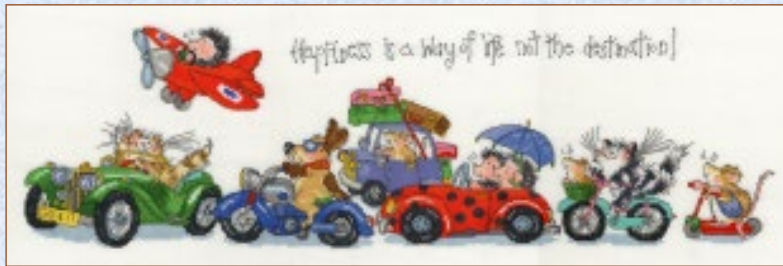

## 14hpi Counted Cross Stitch

© The Margaret Sherry Collection

Are We There Yet?  
Ref. XMS1  
36x28cm  
RRP £31.99

Happiness Is  
A Way Of Life  
Ref. XMS2  
60x20cm  
RRP £31.99

Sugar And Spice  
Ref. XMS3  
40x19cm  
RRP £29.99