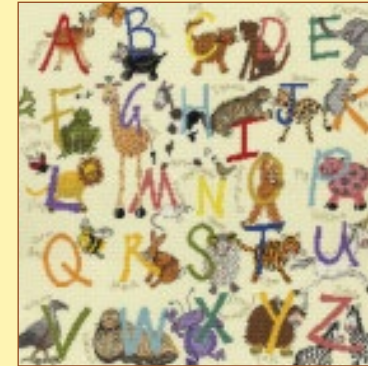

Animal Alphabet
Ref. XAA1 40x40cm RRP £34.99
by Alex Clark