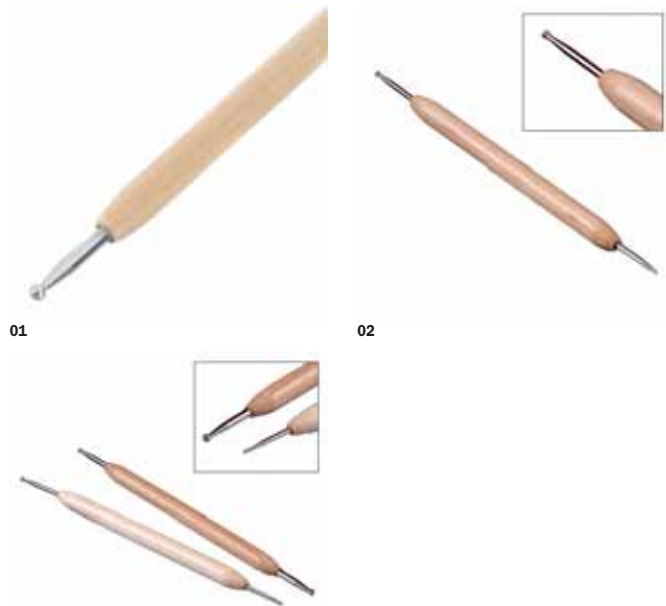

01

02

03

Embossing tool

28 099 01 Embossing tool, 2 / 3 mm, 1 pc. ☒ ☐ SQ: 5 pc

28 099 02 Embossing tool, 1,8 / 1,25 mm, 1 pc. ☐ ☒ SQ: 5 pc

28 099 03 Embossing tool, assorted, 1,8 / 1,25 mm + 2 / 3 mm, 2 pcs. ☐ ☒ SQ: 5 Set