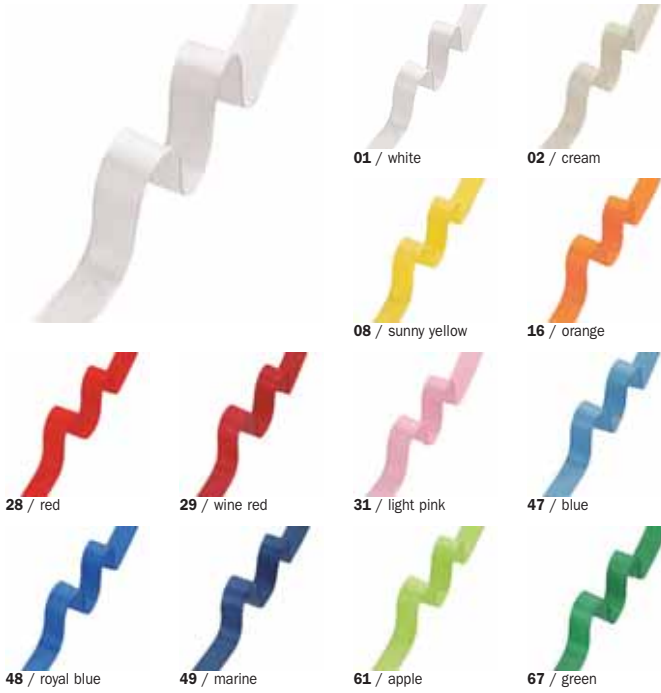

Deco ribbon Standard		
12 070 ..	Deco ribbon Standard, 100% Polyester, 8 mm	SQ: 50 m
12 071 ..	Deco ribbon Standard, 100% Polyester, 15 mm	SQ: 50 m
12 072 ..	Deco ribbon Standard, 100% Polyester, 25 mm	SQ: 50 m
12 073 ..	Deco ribbon Standard, 100% Polyester, 40 mm	SQ: 50 m