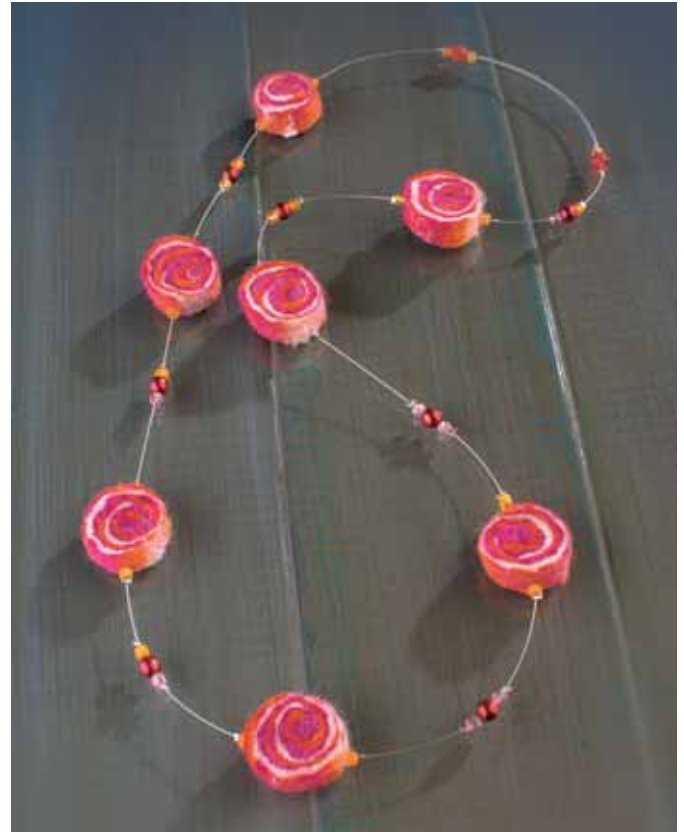

89 / untreated