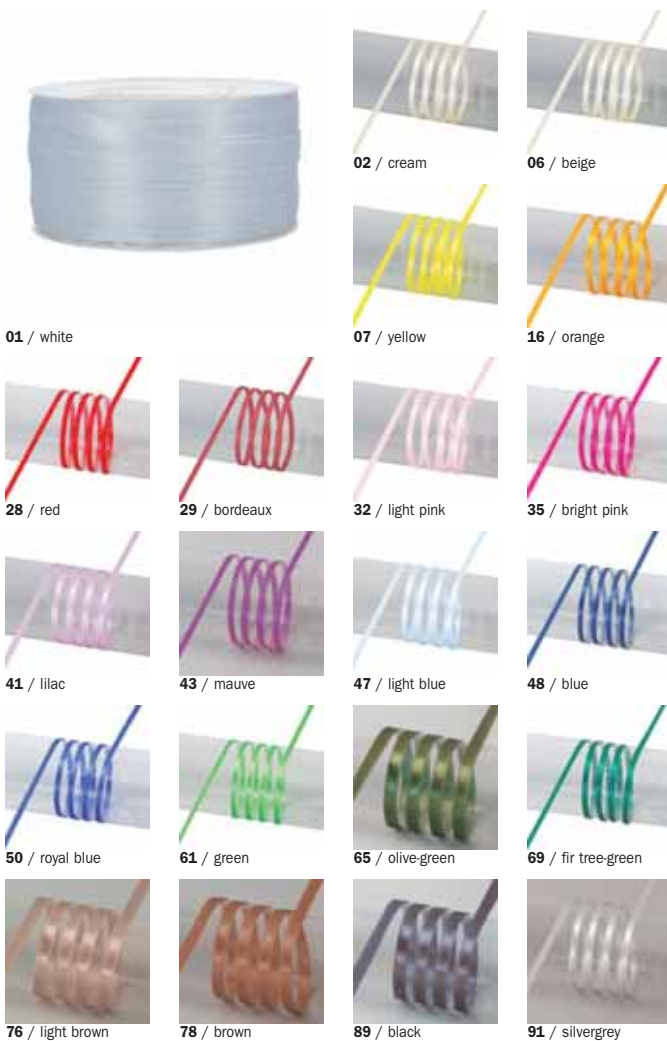

Double satin ribbon

- **12 151 ..** Double satin ribbon, 100% Polyester, 3 mm SQ: 50 m
- **12 152 ..** Double satin ribbon, 100% Polyester, 6 mm SQ: 50 m

Satin cord

- **12 709 ..** Satin cord, 100% Polyamide, 2 mm SQ: 50 m