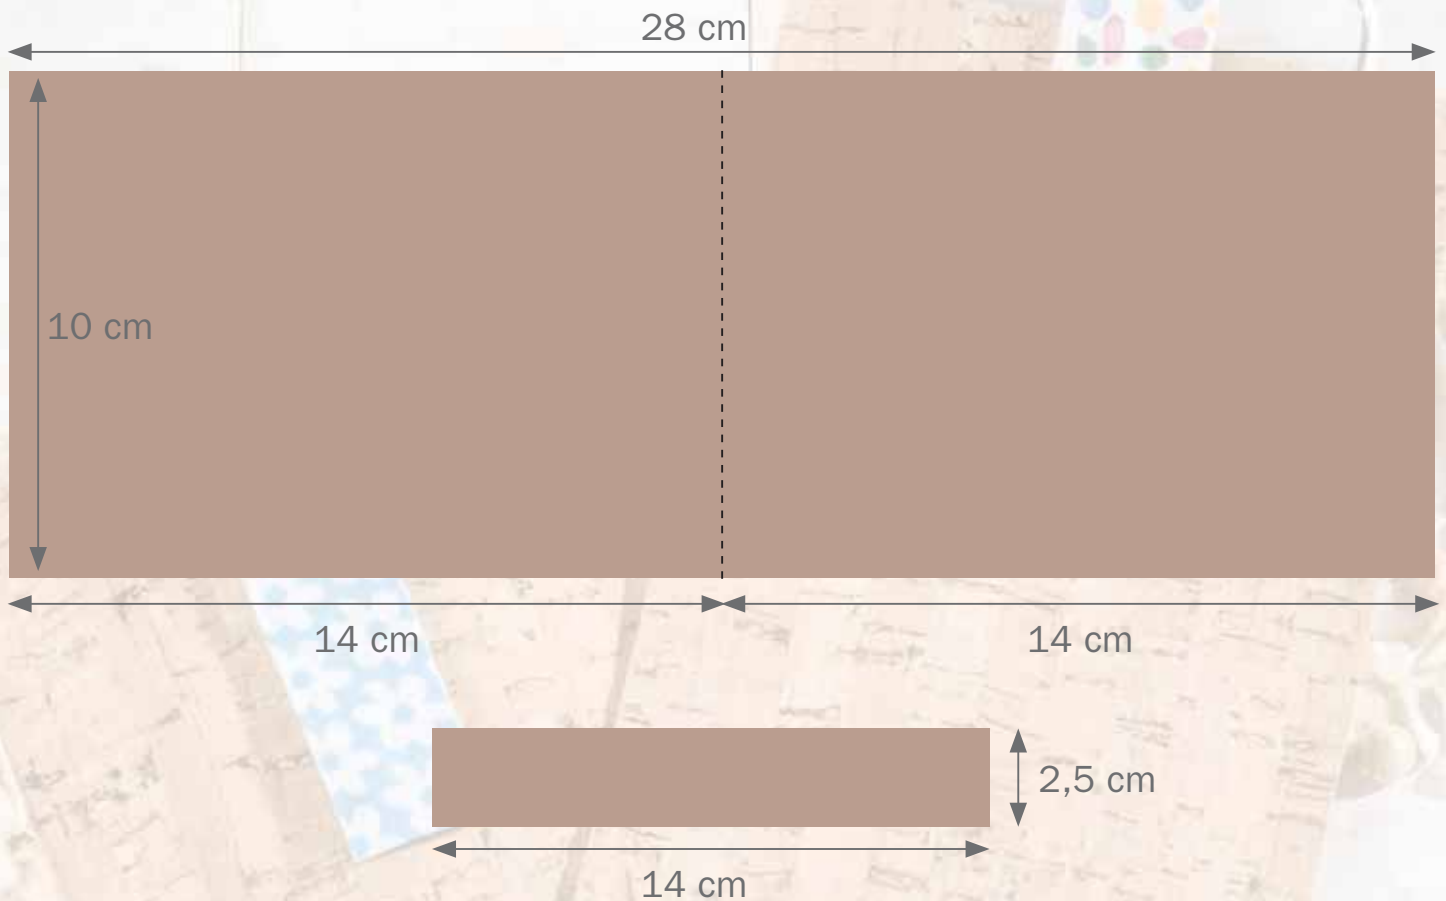

FABRIC CREATIONS™ Fabric bag

Cutting Template

Quick Start Guide:

1. First, mark the mobile phone case and closing tab on the leather and cut out with scissors.
2. Apply a thin line of adhesive (approx. 4mm wide) down the long sides of the cork leather. Leave it until it is touch dry and then squeeze the edges together and secure the with clothes pegs for at least 2 minutes. Leave the short side open for the insertion of the device
3. Glue the flap centrally on one side of the phone case. Cut about 2 cm of Velcro. Stick the fluffy part at the end of the tab and the corresponding Velcro part on the phone case at the appropriate place. Done!