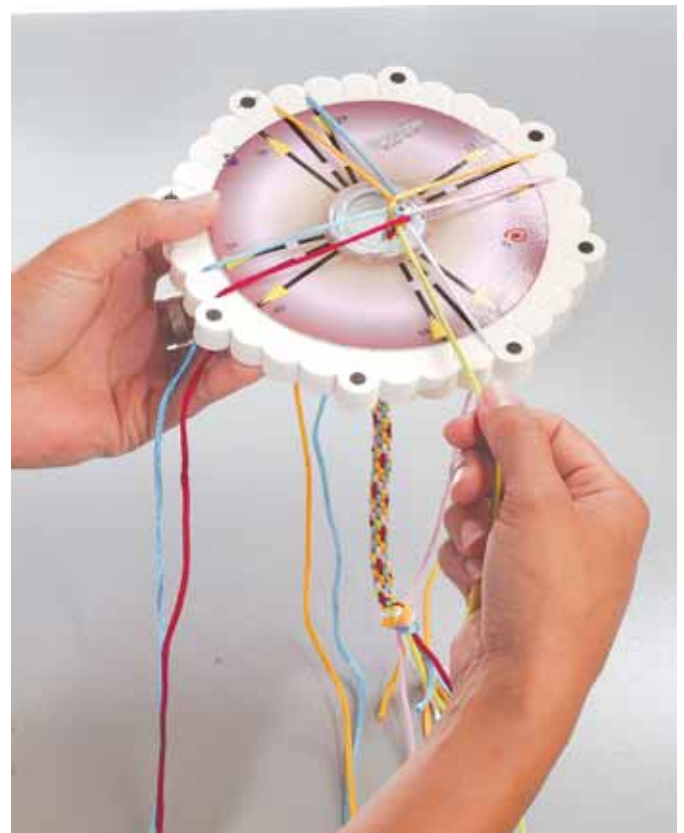

Mobidai Kumihimo Stencils

10 510 90 Kumihimo Pattern Disk, with booklet DE, ø 121 mm, 2 parts SQ: 5 pc

Ideal for bead-weaving.