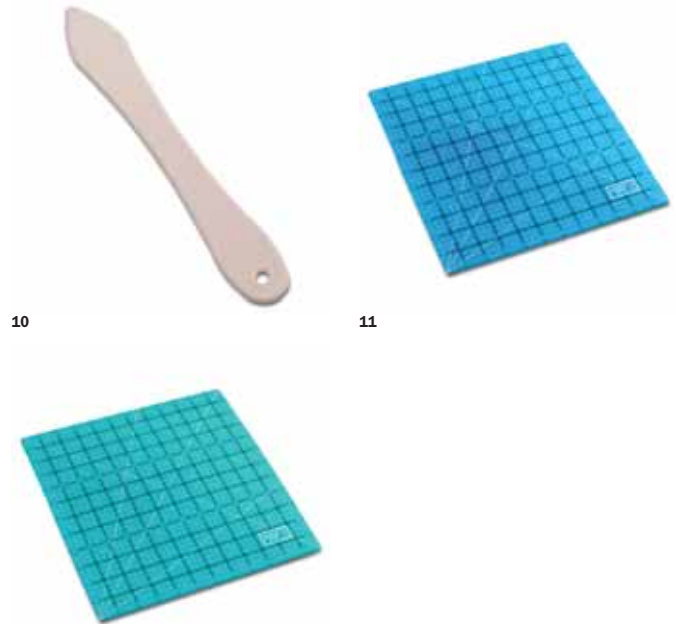

10

11

12

Scor-Pal®

42 511 10 Scor-Pal® folding tool, 12,5 x 2 cm / 2 mm SQ: 1 pc

42 511 11 Scor-Pal® mat, metric - cm -, 30 x 30 cm SQ: 1 pc

42 511 12 Scor-Pal® mat, Inch, 30 x 30 cm SQ: 1 pc

Scor-Pal® has all the grooves you will need to score your cardstock projects accurately and quickly, providing a precise, crisp fold. One of the key benefits of Scor-Pal is the ability to score multiple score lines at the same time, without moving the cardstock. With the Scor-Pal, it is possible to make intricate cards, grid and reverse grid cards, gate fold cards, accordion folds, brochure/flyer score lines, boxes, origami, iris foldings and more.

Instructions:

Place Scor-Pal on a flat surface with ruler at the top. Place cardstock right side up on Scor-Pal surface. Align cardstock to top and left fences of the Scor-Pal. There are notches at each score line, to show you where the groove begins. Hold the scoring tool in the same manner as you would hold a pen or pencil, not on its point. Use the edge of the tool to create your score as the point may damage the cardstock. Score down the groove with a steady, firm, even pressure. If you are embossing (using the raised bump for decorative purposes) you may want to score the same line twice. Always fold with the indentation on the outside and the bump on the inside of the fold. This is called a mountain fold. Use the flat edge of the tool to further flatten the fold (commit the crease) for a smooth, perfect fold every time.

TIP: Use the left and top fences to line up the open corners of the cardstock before committing the crease.