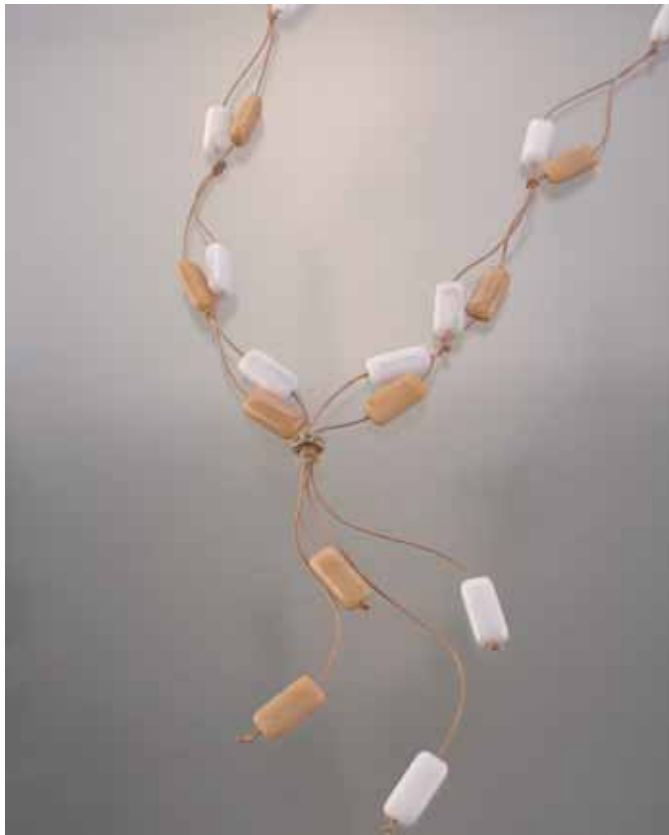

Cord alcantara

- 20 019 .. Cord alcantara, 100% Polyester, 3 mm / 1 m SQ: 10 pc
- 20 020 .. Cord alcantara, 100% Polyester, 3 mm SQ: 91 m
- 20 021 .. Cord alcantara, 100% Polyester, 3 mm / 3 m ☒ SQ: 5 pc

Cord alcantara 20 019 .. is not available in the colours 02/16/47