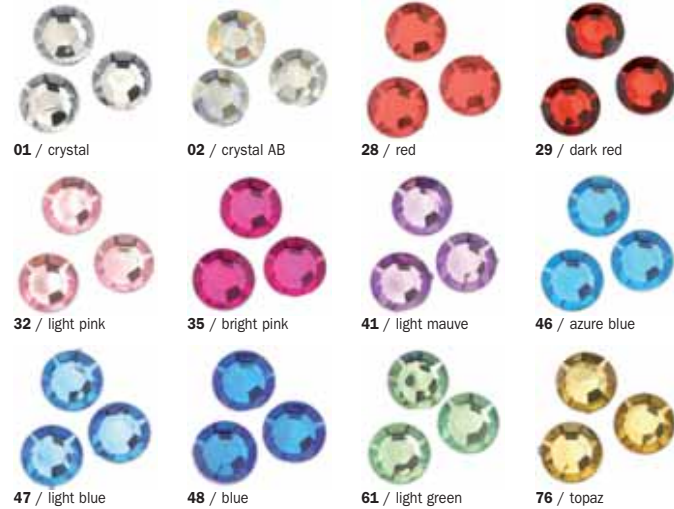

01 / crystal   02 / crystal AB   28 / red   29 / dark red
32 / light pink   35 / bright pink   41 / light mauve   46 / azure blue
47 / light blue   48 / blue   61 / light green   76 / topaz

Decorative stones acrylic facet		
14 960 ..	Acrylic faceted gemstones, Gemrose, 4 mm, 500 pcs.	☑ SQ: 5 bag
14 961 ..	Acrylic faceted gemstones, Gemrose, 6 mm, 250 pcs.	☑ SQ: 5 bag
14 962 ..	Acrylic faceted gemstones, Gemrose, 8 mm, 150 pcs.	☑ SQ: 5 bag
14 963 ..	Acrylic faceted gemstones, Gemrose, 10 mm, 100 pcs.	☑ SQ: 5 bag
14 964 ..	Acrylic faceted gemstones, Gemrose, 12 mm, 75 pcs.	☑ SQ: 5 bag