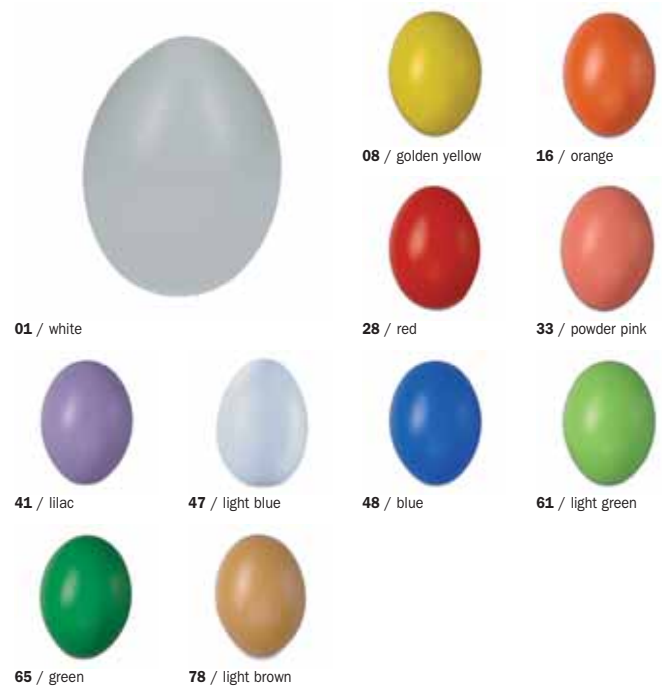

01 / white

08 / golden yellow

16 / orange

28 / red

33 / powder pink

41 / lilac

47 / light blue

48 / blue

61 / light green

65 / green

78 / light brown

Plastic eggs

- **22 404 ..** Plastic egg, 60 x 40 mm SQ: 50 pc