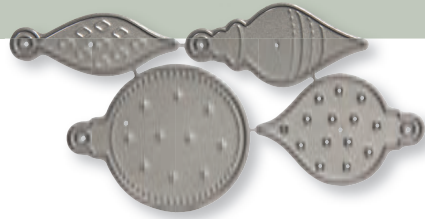

50 090 000 (4)
Set of punch templates: Presents
0.9x2cm-2.1x2.9cm, tab-bag 6pcs