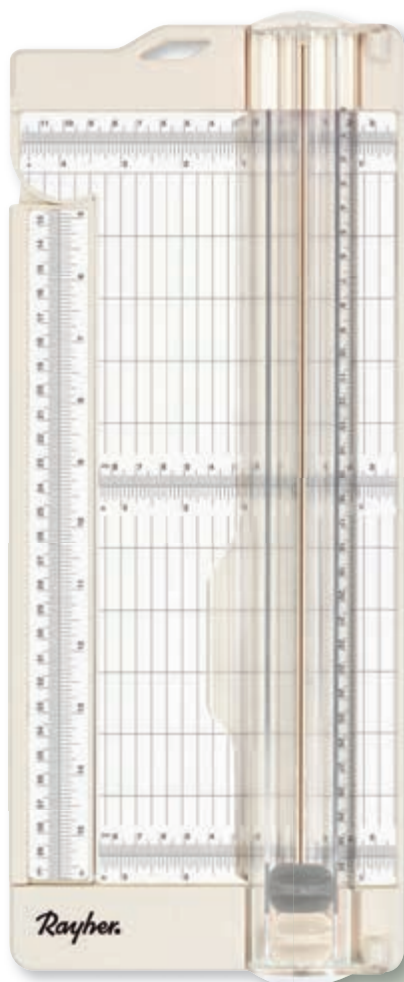

50 119 372 (15)
Scrapbooking paper "Gold
Foil Dots"
30.5x30.5cm, 180g/m²
denim blue

50 119 408 (15)
Scrapbooking paper "Gold
Foil Dots"
30.5x30.5cm, 180g/m²
mint green

50 119 411 (15)
Scrapbooking paper "Gold
Foil Dots"
30.5x30.5cm, 180g/m²
petrol

50 119 521 (15)
Scrapbooking paper "Gold
Foil Dots"
30.5x30.5cm, 180g/m²
kraft

- Transparent guide rail (cm) for cutting and folding
- Cuts up to 5 sheets of paper (80 g/m²)
- Foldable ruler: accurate positioning of paper up to 43.5 cm x 30.5 cm
- Graduation in inches (1/4 inch) and cm (mm)
- Almost seamless transfer between the cutting plate and the ruler
- Suspension device: space-saving storage
- Suitable Rayher's spare blades: item no. 50 047 000 or 50 048 000