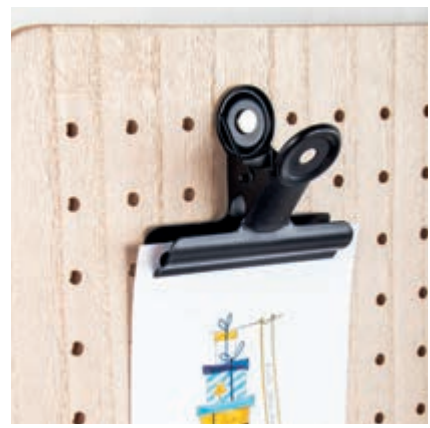

**TOP
SELLER**

25 188 576 (6)
Metal Utensilo
8x8x10cm
black

**TOP
SELLER**

25 197 576 (6)
Metallic paper clamp, strong hold
9x7x4cm, tab-bag 1pc
black

48 756 000 (1)
Range "Pin & Peg", incl.finished sample
for medium gondola rack 1x1.40m