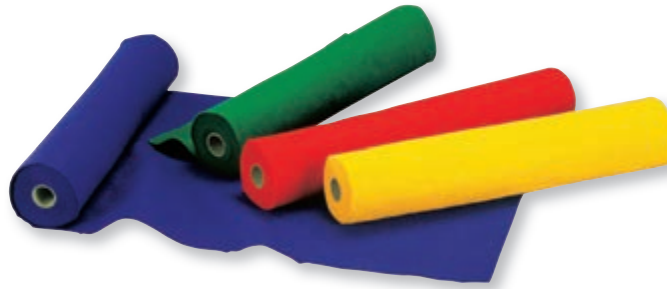

(%)

53 000 (10)
Felt cuts
20x30cm, 0,8-1 mm
See colour choice
100% Viscose

53 001 (5)
Felt yard ware
500x45cm, rolled on core, 0,8-1mm
See colour choice
100% Viscose

On every felt cut you find the EAN-code and the article number

quantity = meter

Colour choice

53 000.. + 53 001 ..

01 black	02 white	03 beige	04 medium brown	05 dark brown	07 turquoise	08 light blue	09 medium blue	10 dark blue
11 light green	12 blue-green	16 pale-pink	17 light red	18 red	19 wine-red	20 yellow	25 grey	26 dark grey
29 green	30 maize	33 pink	34 orange	35 lilac	39 purple	40 heather	51 taupe	74 cinnamon
85 may-green	96 cream	41 light yellow	76 cappuccino					

(%)

53 004 (4)
Felt cuts
20x30 cm, 0,8-1mm thick, tab-bag 2 cuts
See colour choice
100% Viscose

53 002 (100)
Felt cuts, greater quantity
20x30 cm, 0,8-1mm thick, bags 100 pcs
See colour choice
100% Viscose

Colour choice

53 004..

01 black	02 white	04 medium brown	08 light blue	10 dark blue	11 light green
16 pale-pink	17 light red	18 red	20 yellow	25 grey	29 green
34 orange	85 may-green	41 light yellow	76 cappuccino		

Colour choice

53 002..

01 black	02 white	17 light red
29 green	34 orange