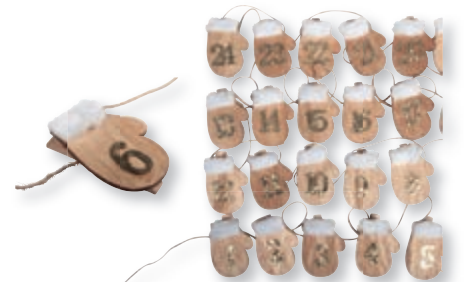

46 449 000 (4)
Wood Adv.calendar-glove on a clip
3.5x4.5cm, att.w.string, tab-bag 1Set

String: 100 % jute
Fleece: 100 % polyester