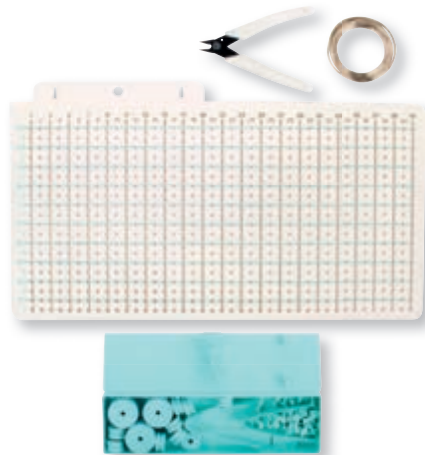

Hole punch motif Heart,
6mm ø
tab-blister 1pc
69 216 000 (6)

50 114 000 (2)
"Happy Jig"-Wire-bending plug-in board
 100-part, tab-blister 1Set

Wire bending made easy! Choose the design, wrap the wire around the pegs, cut the wire to size - done! Whether to decorate layouts, cards, planners or as jewellery: there are no limits to your imagination.

- Content:
- 1 pegboard
 - 95 pegs with hook caps
 - 1 wire cutter
 - Wire (in 3 colours, each about 2.3 m long)
 - Instruction booklet with over 100 design examples

With the **Big Happy Jig**, you can create larger designs and lettering for interior home decoration.