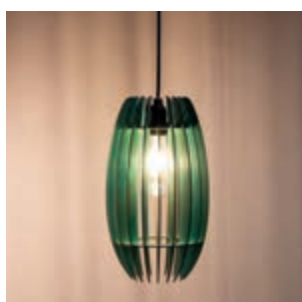

62 900 505 (3)
Wood lamella lamp
Copenhagen,FSCMixCred
22x22x23.5cm, 20-part, box
1Set
natural