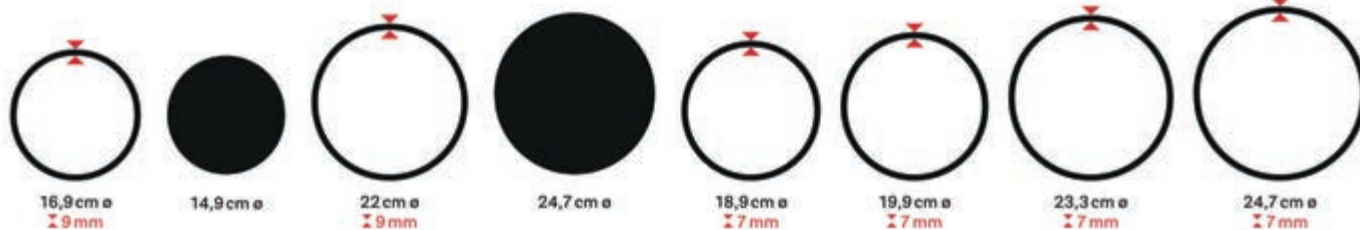

Exclusive
by Rayher

The mark of
responsible forestry

Content:
6 wooden rings
2 wooden panels
2 hooks

The set is matched to the mirror
cuttings 46 452 000 + 46 453 000 of
Rayher!

62 911 505 (4)
Wood.plates/rings set, FSCMixCred.
8-part, 14,9cm-24,7cm,+2hanger,box1set
natural