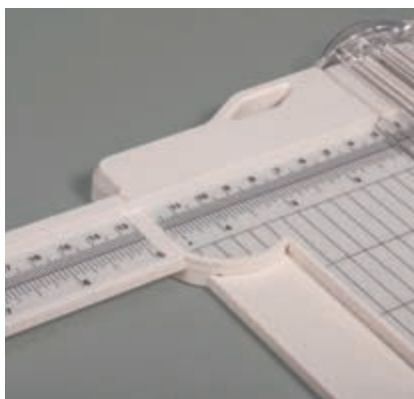

50 119 521 (15)
Scrapbooking paper "Gold
Foil Dots"
30.5x30.5cm, 180g/m²
kraft

- Transparent guide rail (cm) for cutting and folding
- Cuts up to 5 sheets of paper (80 g/m²)
- Foldable ruler: accurate positioning of paper up to 43.5 cm x 30.5 cm
- Graduation in inches (1/4 inch) and cm (mm)
- Almost seamless transfer between the cutting plate and the ruler
- Suspension device: space-saving storage
- Suitable Rayher's spare blades: item no. 50 047 000 or 50 048 000