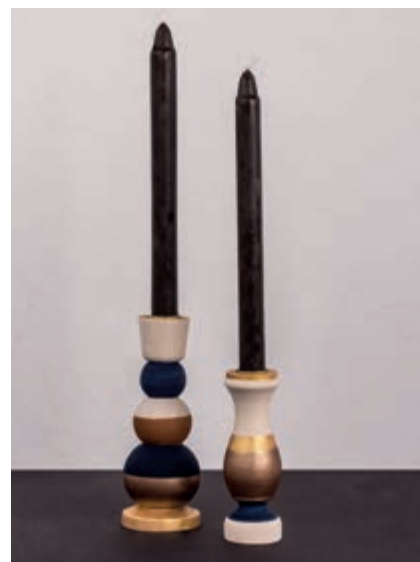

62 905 505 (12)
Wood.candleholder, FSC 100%, 4.5cm ø
13cm
natural

62 904 505 (8)
Wood.candleholder, FSC 100%, 6.5cm ø
16.5cm
natural