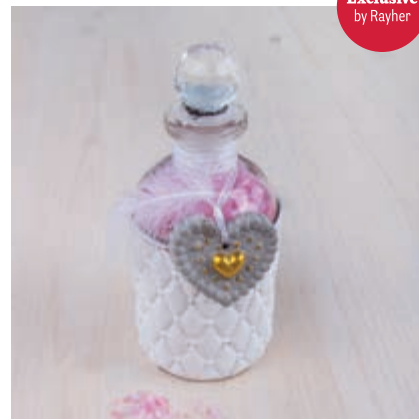

Exclusive
by Rayher

36 099 000 (4)
Casting mould: Hearts, 3.3cm ø
6 hearts, tab-bag 1pc