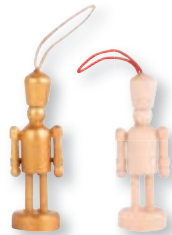

46 467 505 (10)
Wood.decorat.Nutcracker to hang, 1.7cm ø
5.5cm, tab-bag 3pcs
natural

Exclusive
by Rayher