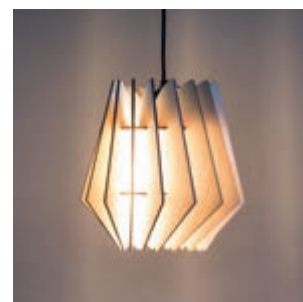

62 901 505 (2)
Wood lamel.pend.lamp
Helsinki,FSCMixCred
20x20x35cm, 22-part, box
1Set
natural