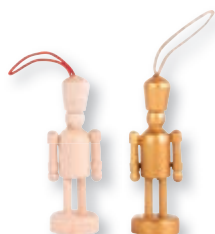

 46 467 505 (10)
 Wood.decorat.Nutcracker to hang,
 1.7cm ø
 5.5cm, tab-bag 3pcs
 natural

 46 466 505 (10)
 Wooden decorative Nutcracker, 3.5cm ø
 13cm
 natural

 46 465 505 (10)
 Wooden decorative Nutcracker, 5cm ø
 20cm
 natural