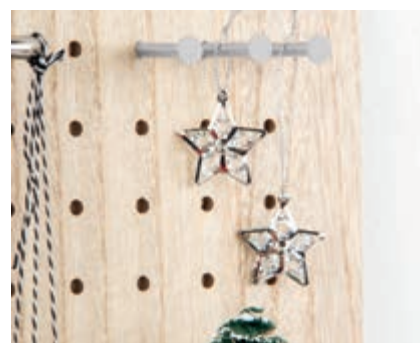

14 865 616 (5)
Fun Ceramica mosaic mix, polygonal
(approx. 80 pcs), tab-box 100g
gold

25 185 616 (10)
Special fastening screw
1.1cm, tab-bag 8pcs
gold

TOP
SELLER

25 185 606 (10)
Special fastening screw
1.1cm, tab-bag 8pcs
silver

25 169 616 (10)
Screw-in lug pin
5,2cm, tab-bag 4pcs
gold

TOP
SELLER

25 169 606 (10)
Screw-in lug pin
5,2cm, tab-bag 4pcs
silver

25 180 616 (10)
Metal S-hooks
2,6x6,1cm, tab-bag 4pcs
gold

TOP
SELLER

25 180 606 (10)
Metal S-hooks
2,6x6,1cm, tab-bag 4pcs
silver