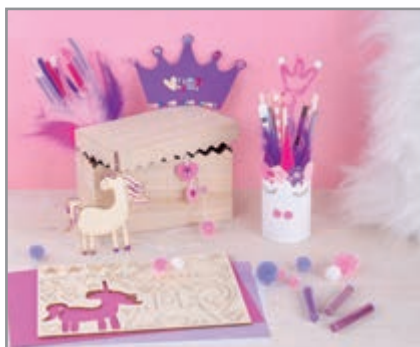

Exclusive by Rayher