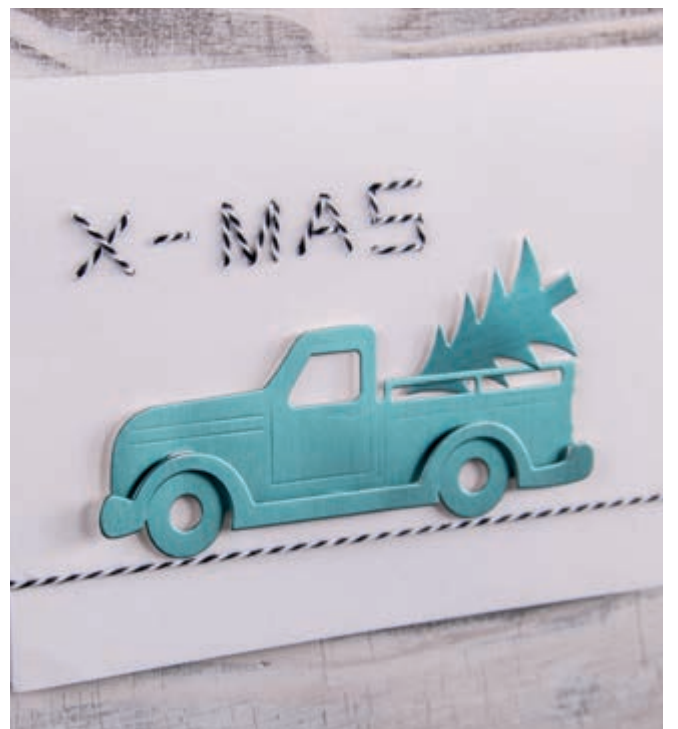

Punching templates made of 100 % steel – Made in USA

- Sturdy, durable and versatile
- Can be used with all common punching devices
- Especially suitable for thicker and firmer materials: cardboard, foils, sponge rubber, leather, felt, wood, etc.

Exclusive
by Rayher