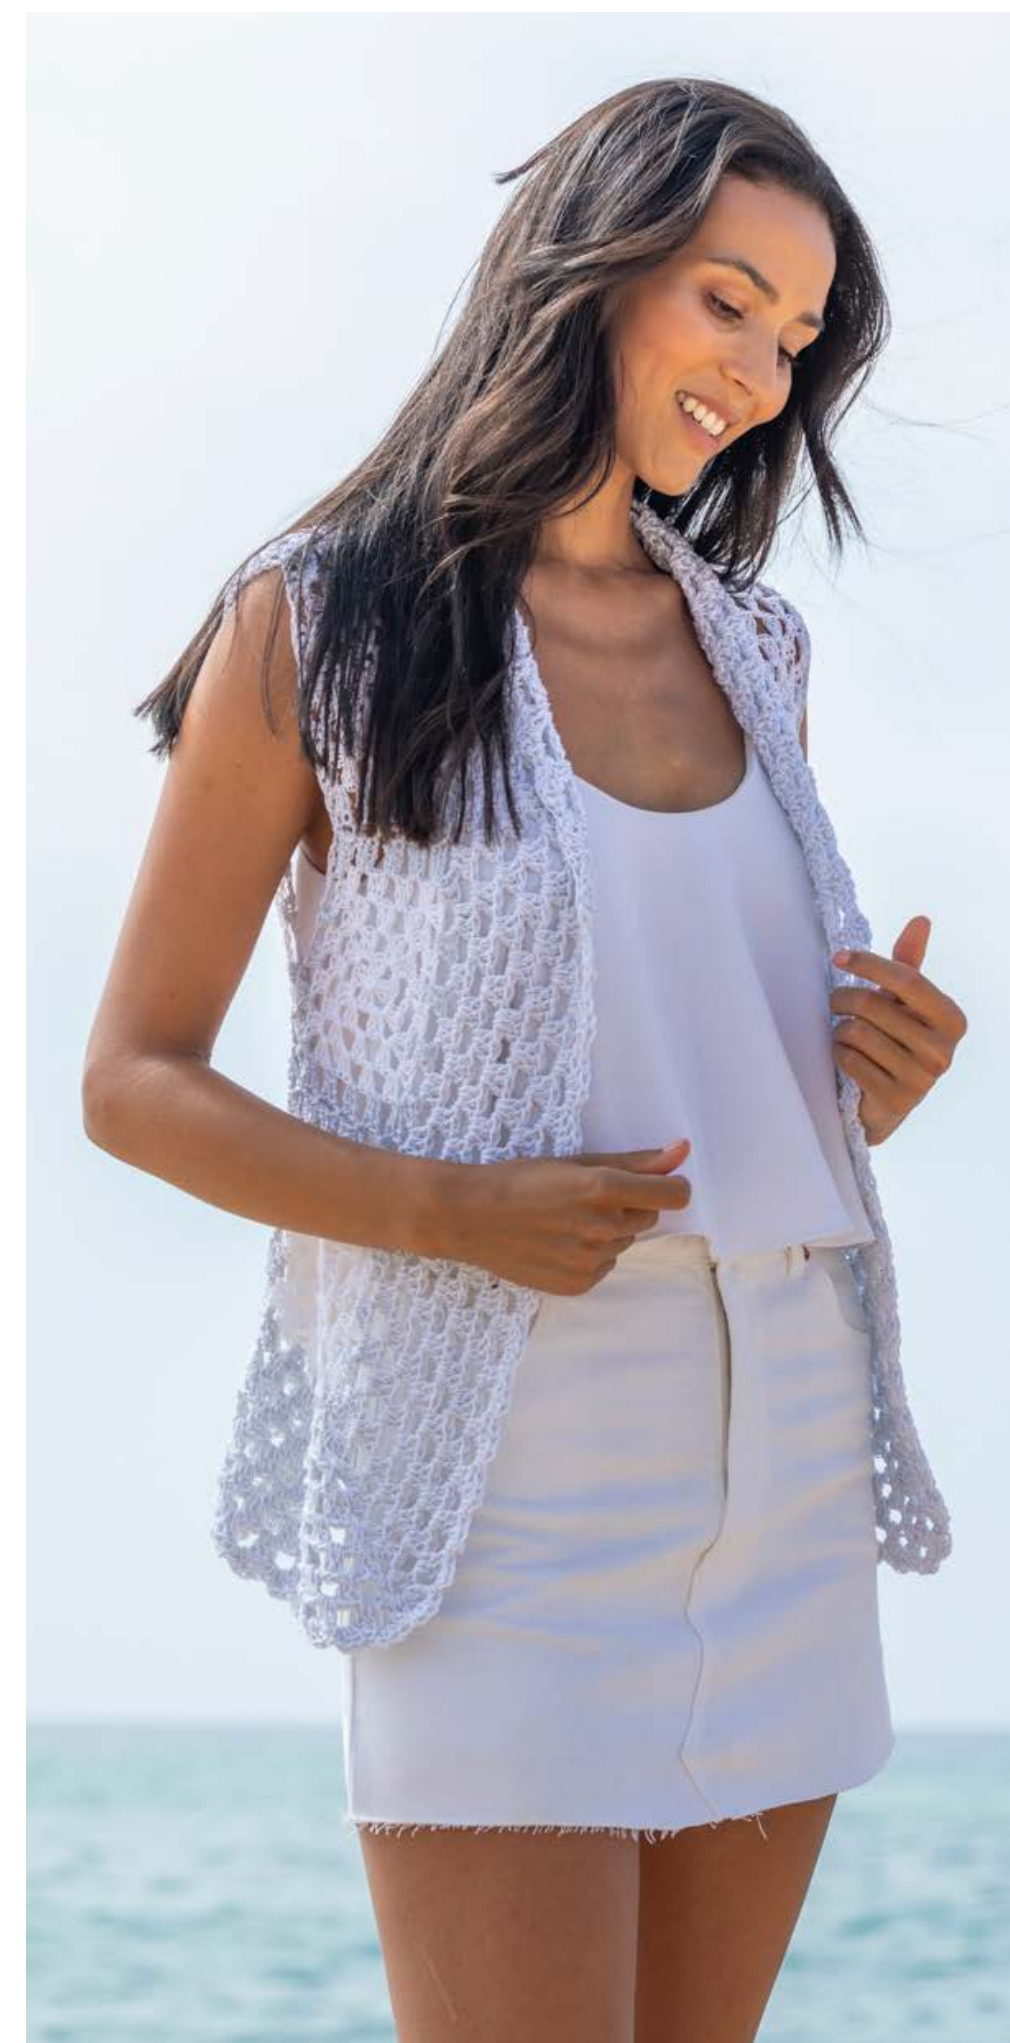

CA-500 GATSBY 88500 + LINO 100% 1