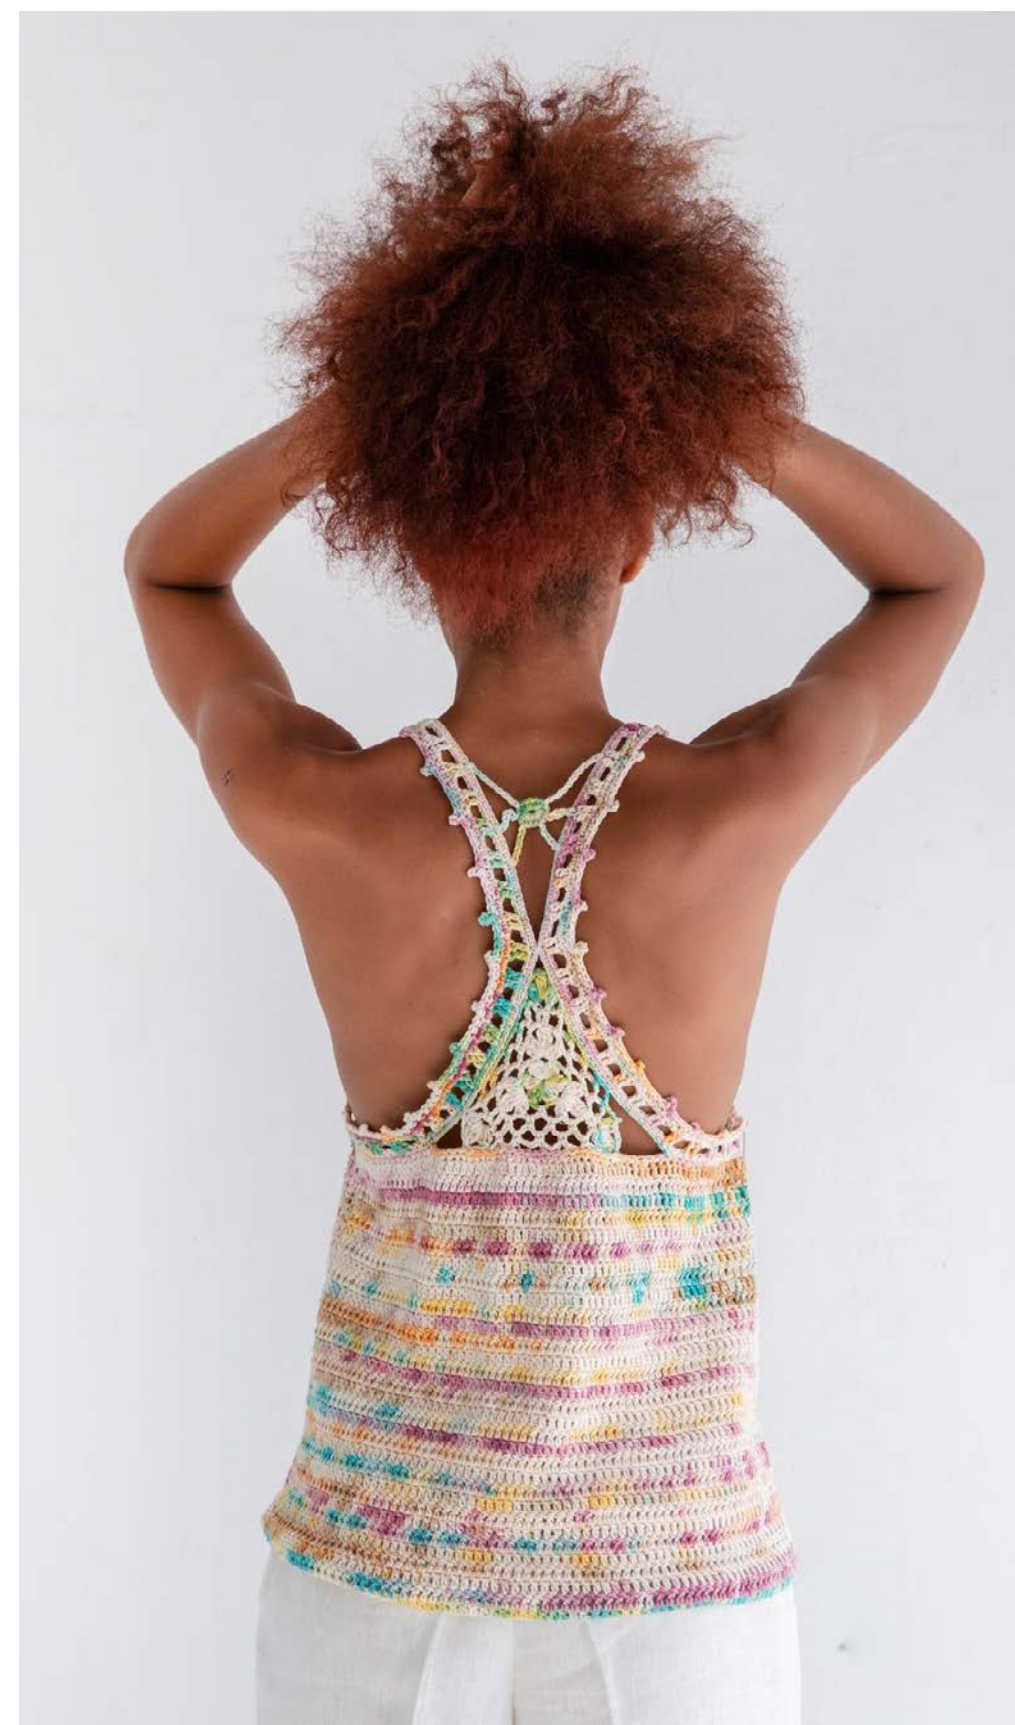

FAIR COTTON 4-2-1-38-28-7-17-20

90 gr.

FAIR COTTON HAND DYED

new

E-36 FAIR COTTON HAND DYED 703 140 gr.

CA-420 FAIR COTTON HAND DYED 701 180 gr.

CA-808 FAIR COTTON HAND DYED 700 250 gr.

L-26 COTTON 100% 27 120 gr.
 L-27 CANDY 677 80 gr.
 L-28 COTTON 100% 27 100 gr.