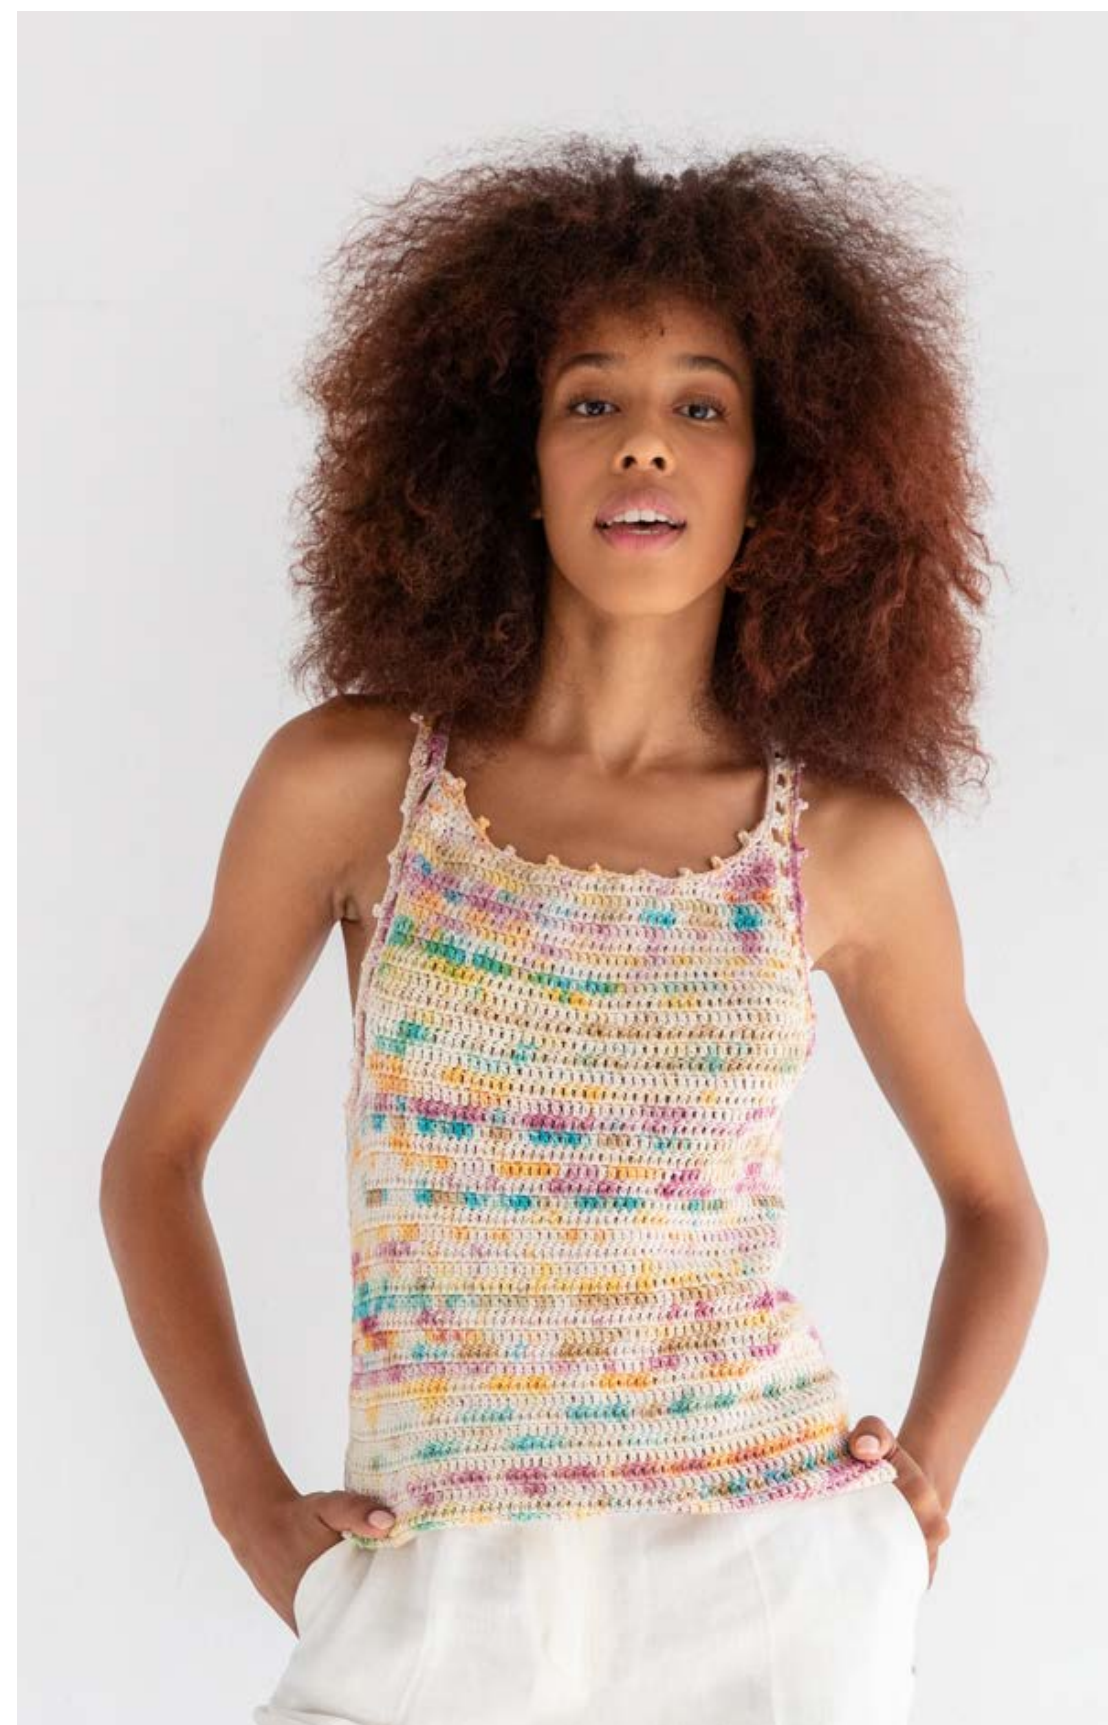

FAIR COTTON 4-2-1-38-28-7-17-20

90 gr.

FAIR COTTON HAND DYED

new

E-36 FAIR COTTON HAND DYED 703 140 gr.

CA-420 FAIR COTTON HAND DYED 701 180 gr.

CA-808 FAIR COTTON HAND DYED 700 250 gr.

L-26 COTTON 100% 27 120 gr.
 L-27 CANDY 677 80 gr.
 L-28 COTTON 100% 27 100 gr.