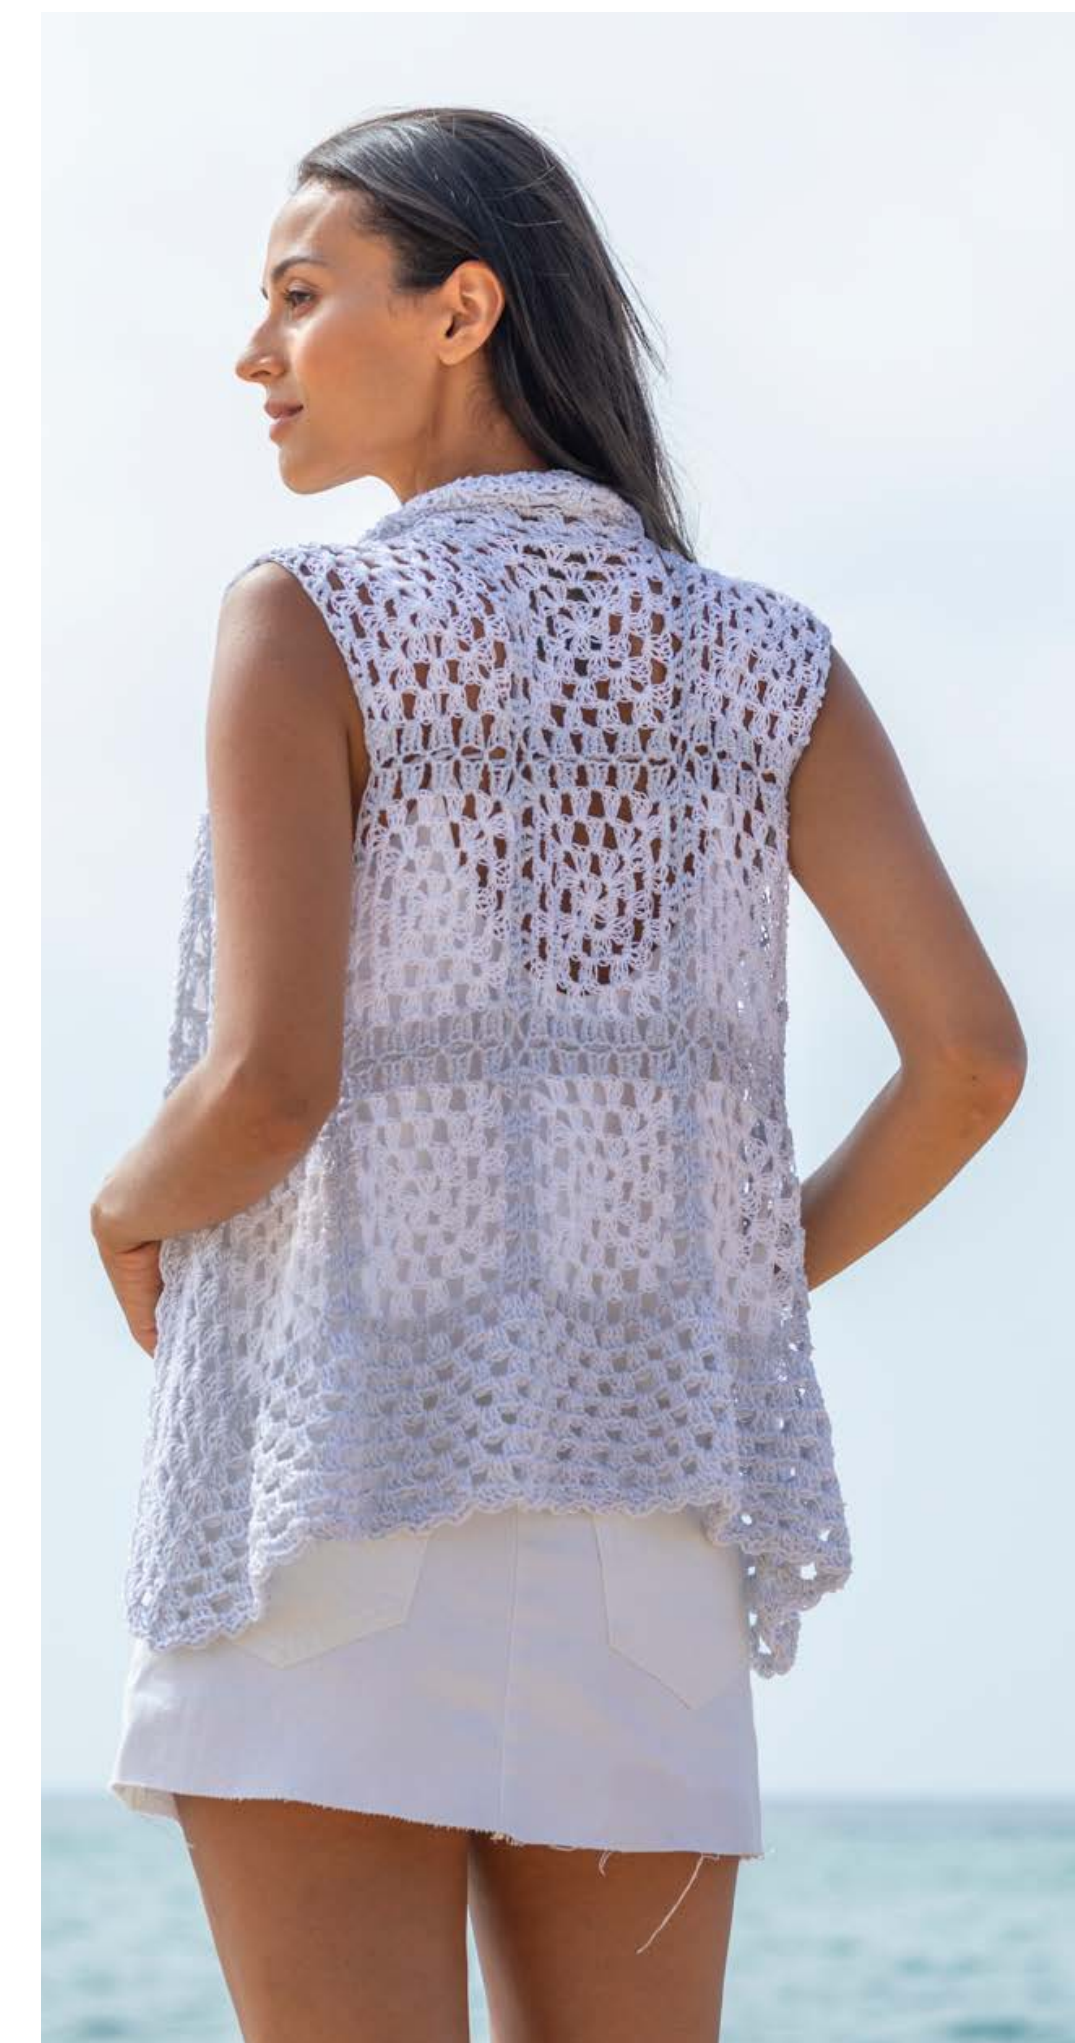

CA-500 GATSBY 88500 + LINO 100% 1

330 gr.