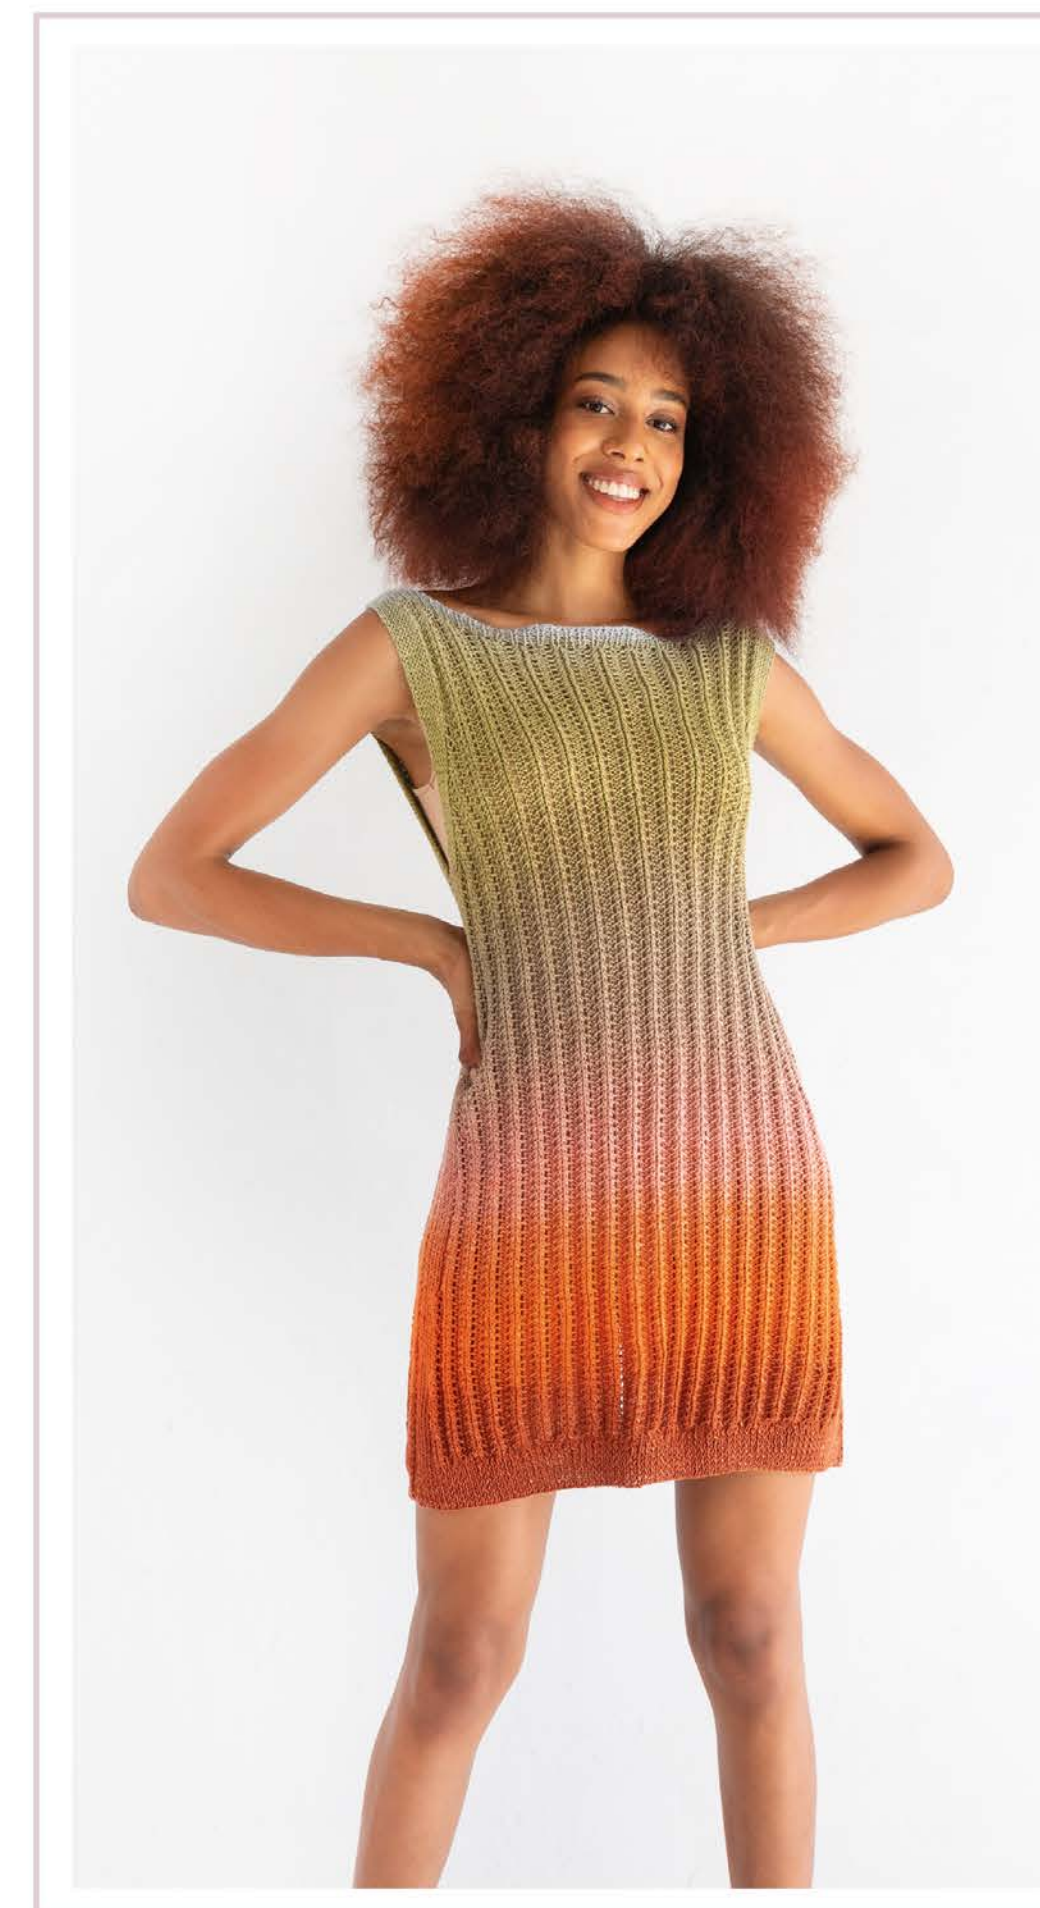

JAIPUR CAKE 405 200 gr.

JAIPUR CAKE 400 200 gr.

JAIPUR CAKE 407 200 gr.

JAIPUR SOFT *new*

JAIPUR SOFT 101 150 gr.

JAIPUR SOFT 102 150 gr.

HARMONIA 202 150 gr.

HARMONIA 204 150 gr.