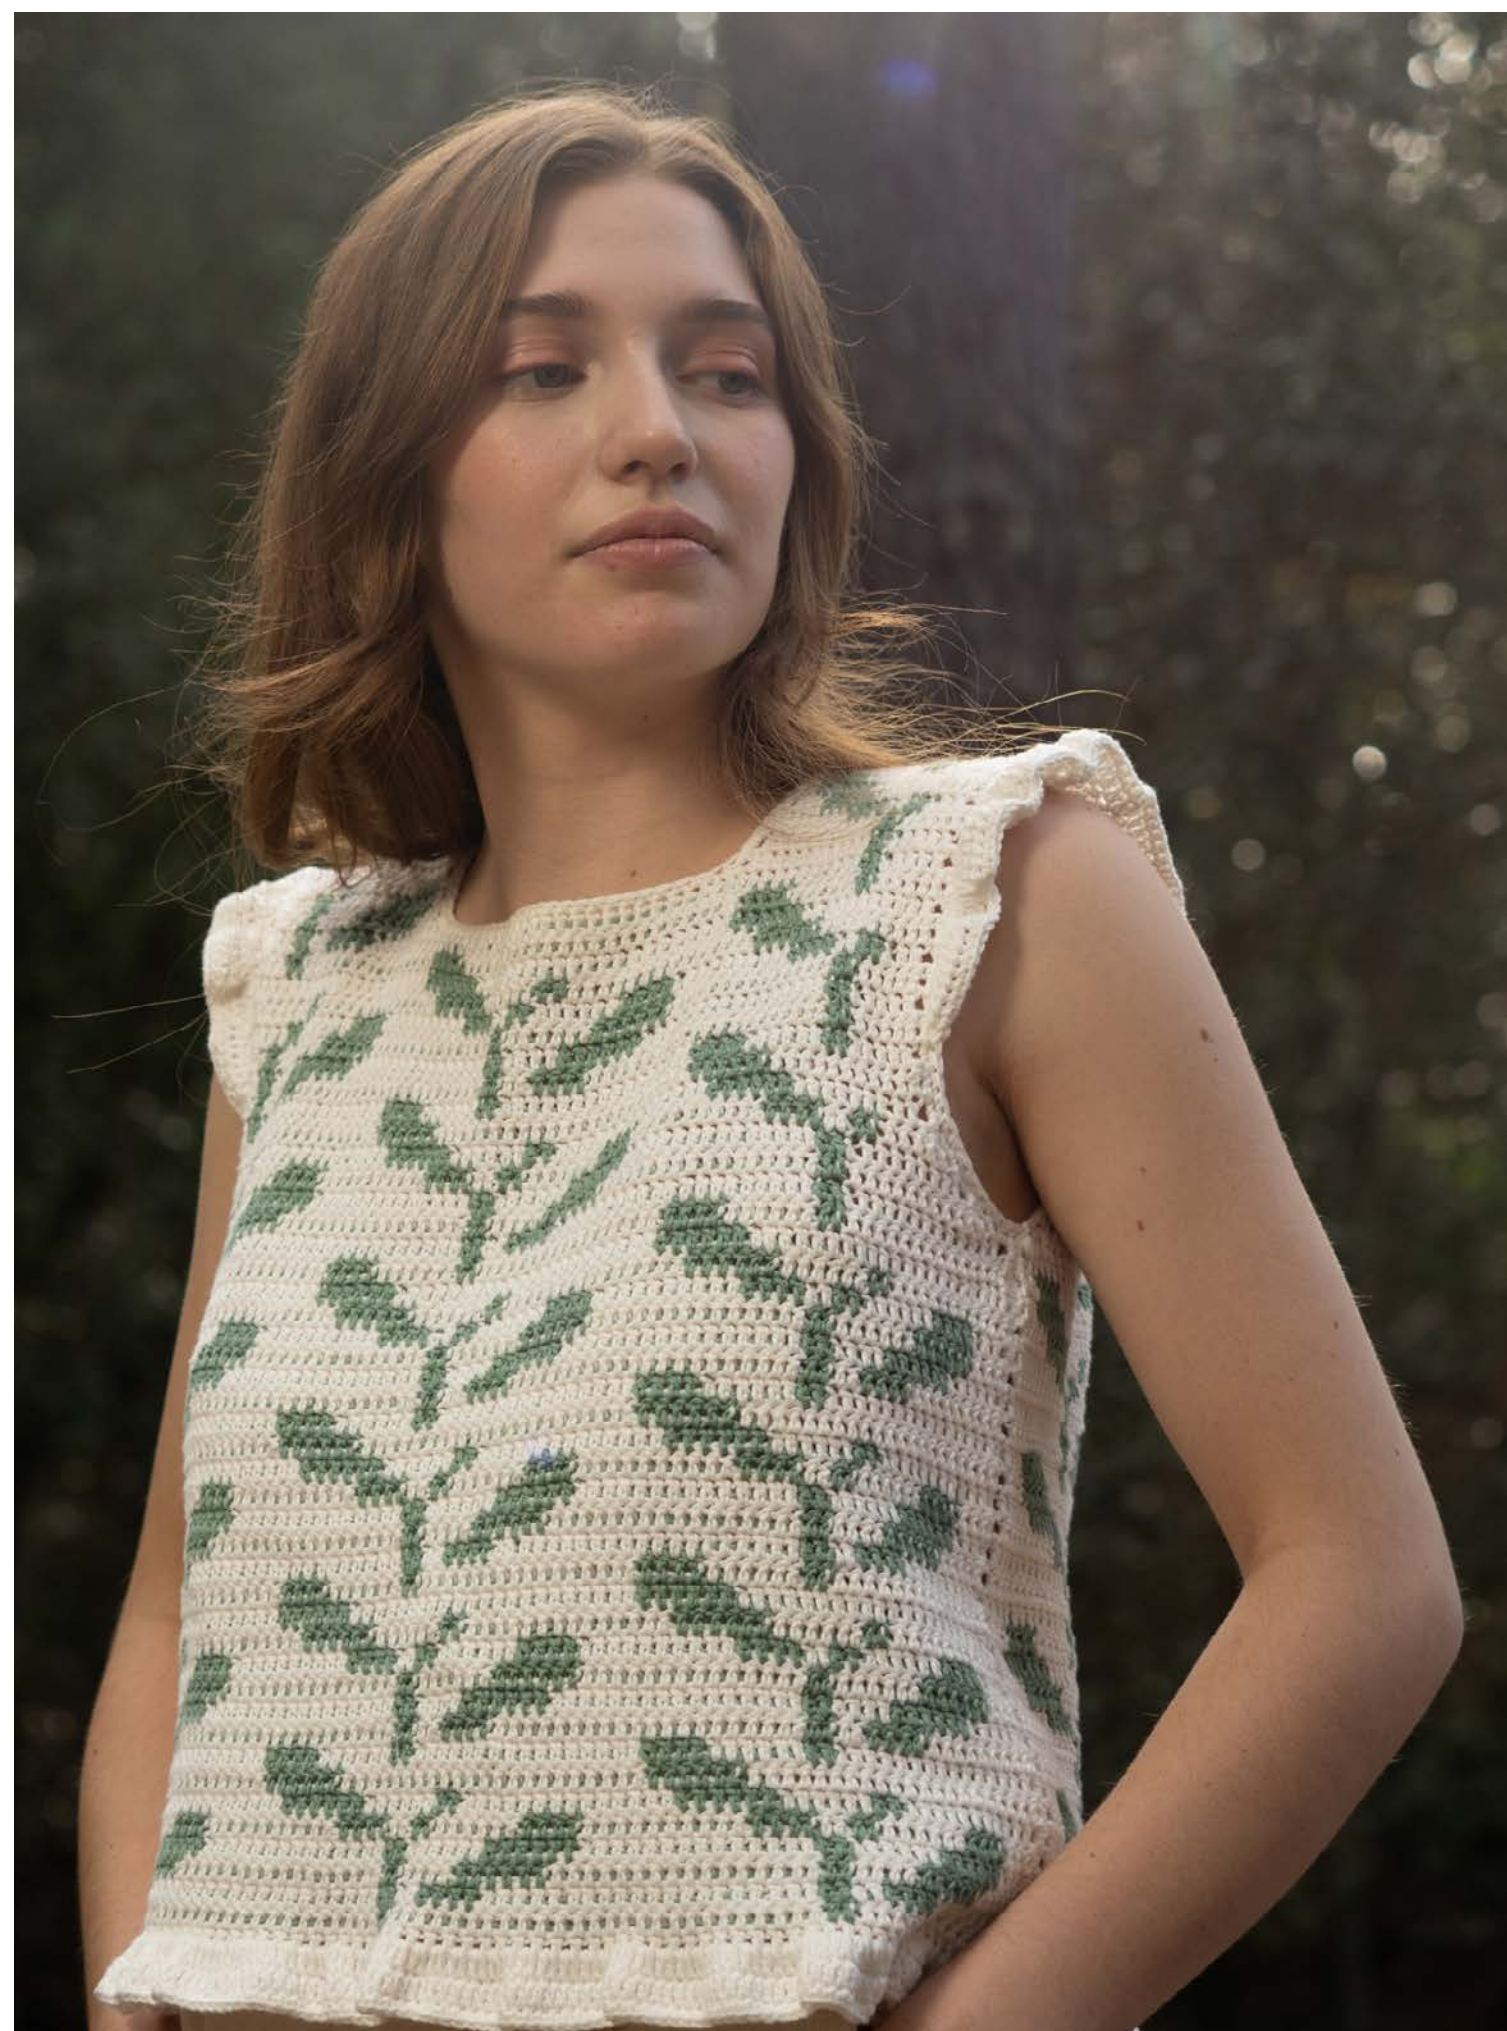

FAIR COTTON

FC-1

FAIR COTTON 3-17

250 gr.