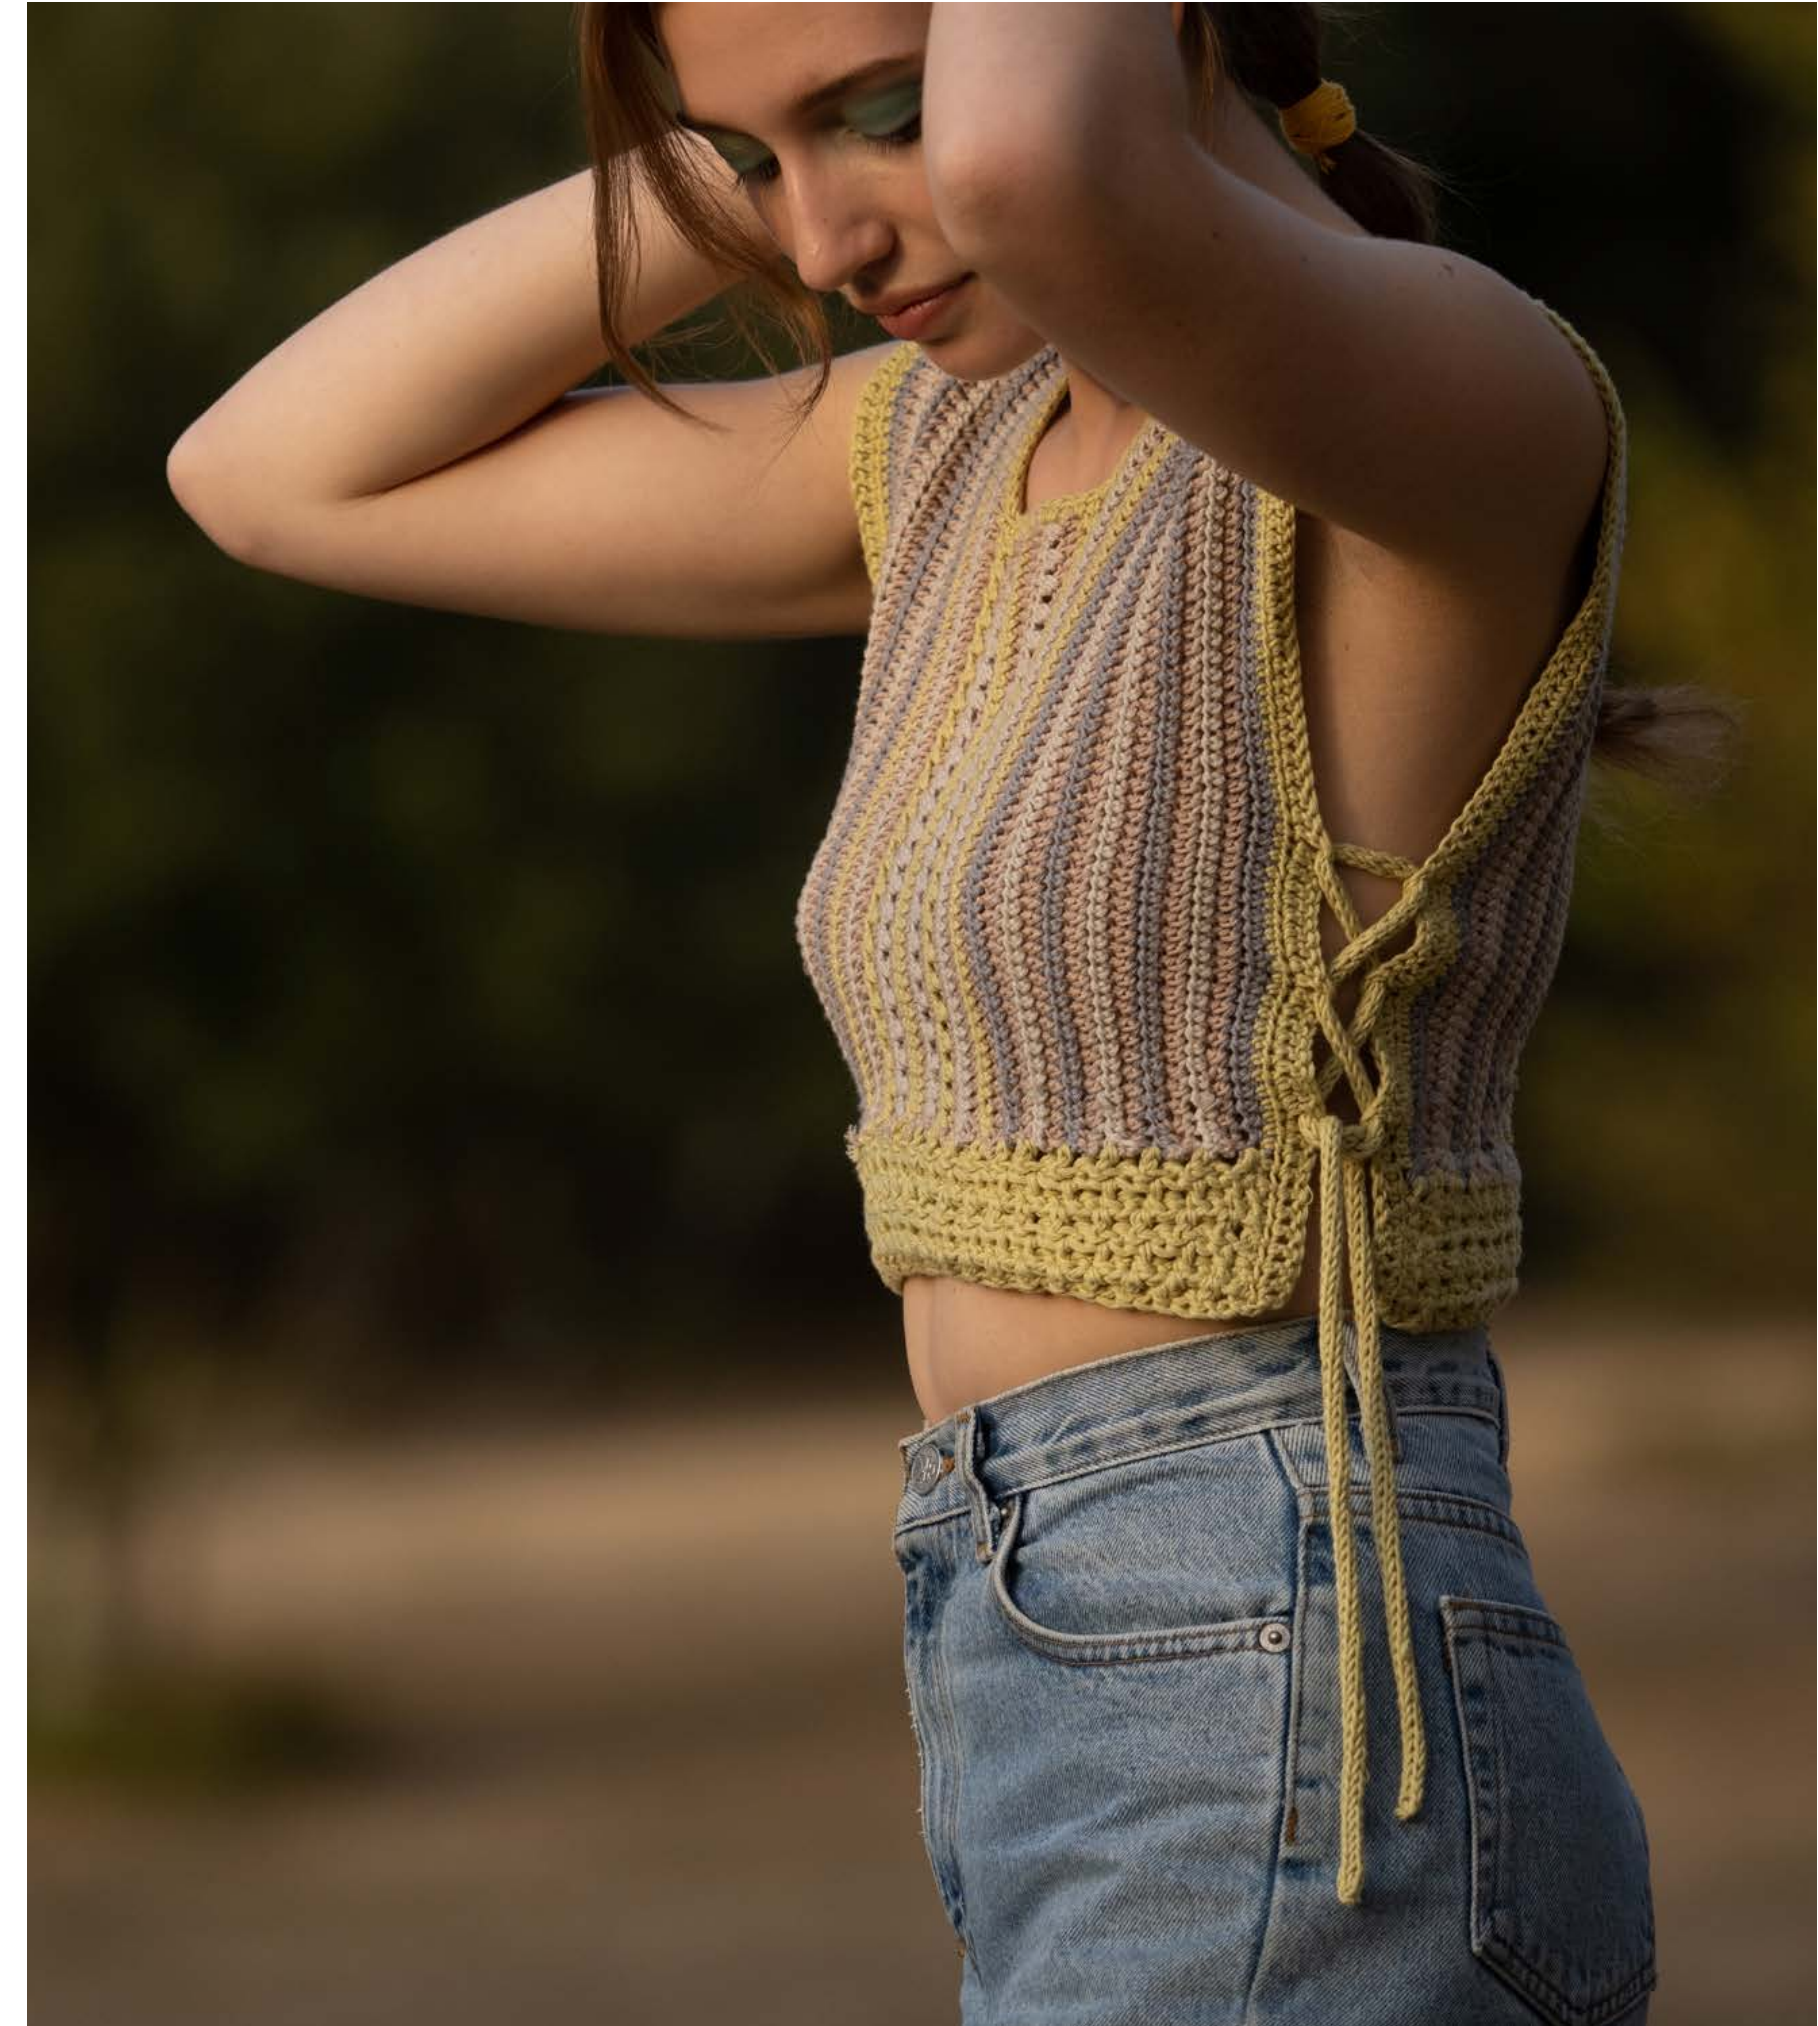

FC-3 FAIR COTTON 34-12-11-26 150 gr.