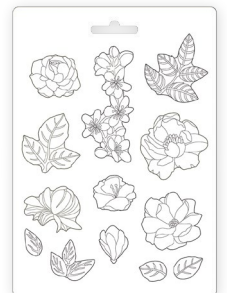

Stencils cm 12x25

Stamps cm 14x18

MOULD A5

KSTDL47