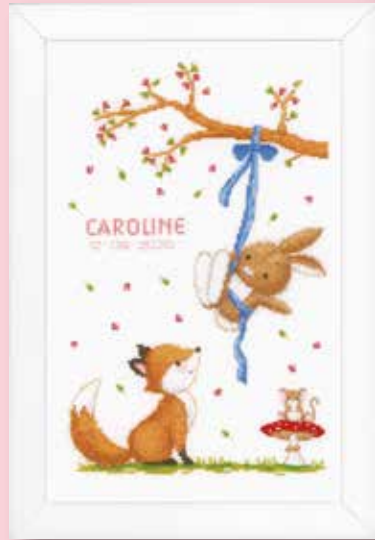

PN-0184572 *
ca. 24 x 36 cm
9,6" x 14,4"