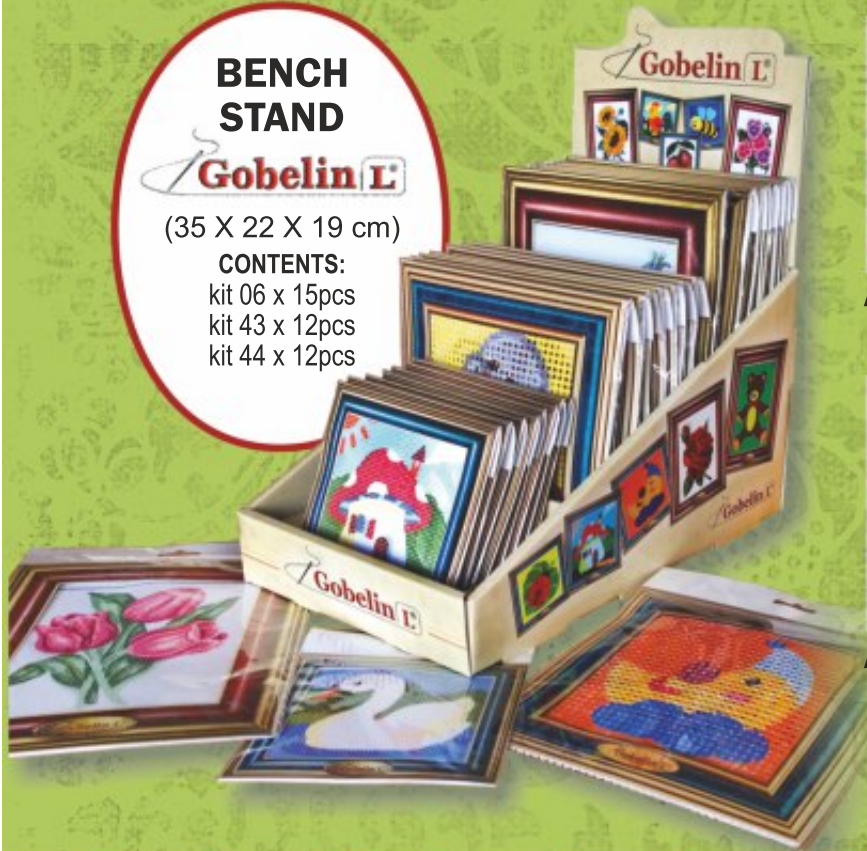

Embroidery kits

Printed canvas & Complete kit

DIMENSIONS: Full size 20x25 cm - Design size 14X18 cm

CANVAS: white 4.4 stitch / cm

New

New

New

New

BENCH STAND

Gobelin L

(35 X 22 X 19 cm)

CONTENTS:

- kit 06 x 15pcs
- kit 43 x 12pcs
- kit 44 x 12pcs

Complete kit

DIMENSIONS:

Full size 20x25 cm
Design size 14X18 cm

CANVAS:

white 4.4 stitch / cm

New

New