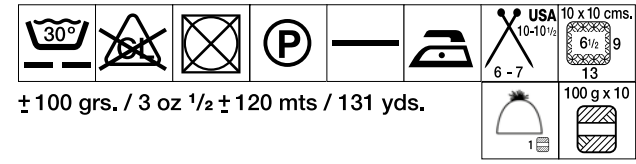

± 100 grs. / 3 oz 1/2 ± 120 mts / 131 yds.

LIMITED EDITION

500

502

501

503

504

505