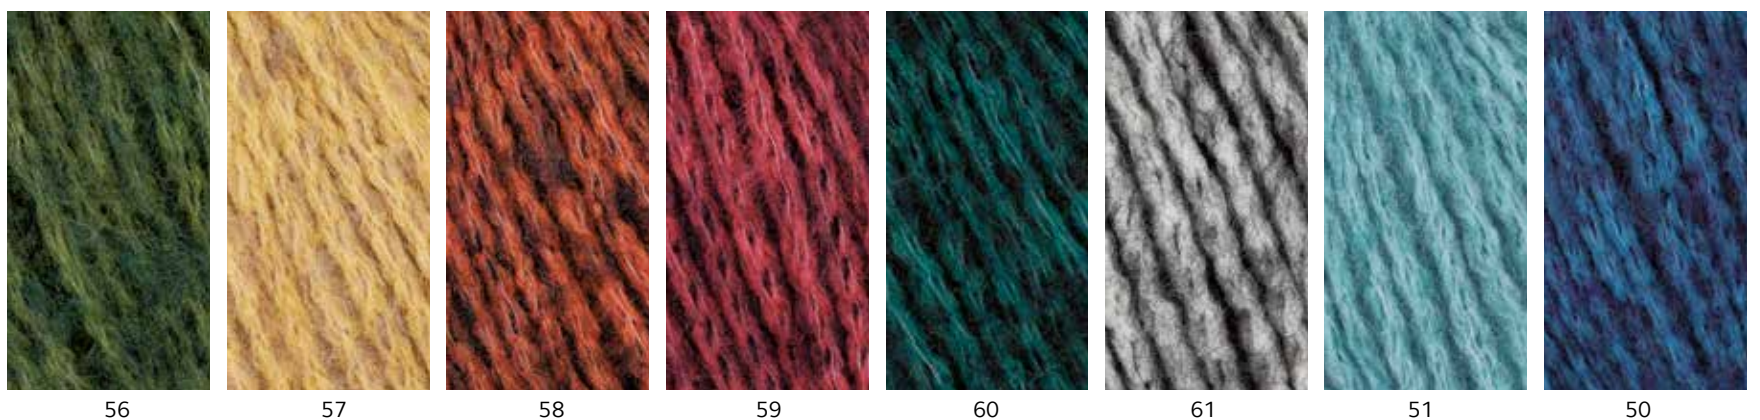

ULTRALIGHT MERINO

OTOÑO-INVIerno / AUTUMN-WINTER / AUTOMNE-HIVER / HERFST-WINTER / HERBST-WINTER / AUTUNNO-INVERNO

2020-21

93% Merino Extrafine (Lana / Laine / Wool / Wolle / Wol / Lã / шерсть / Villa / Ул / Μαλλι)
7% Poliamida / Polyamide / Polyamid / Poliammide / полиамид / Πολυαμιδῆ
"MERINO EXTRAFINE"

						USA 10-10 1/2 6-7	10 x 10 cm 6 1/2 16 12	Metric 5-5.5 US 8/I-9
±50 gr. - 1 oz 3/4 - ± 110 mts. - 120 yds								
							T42 6	50 g x 10